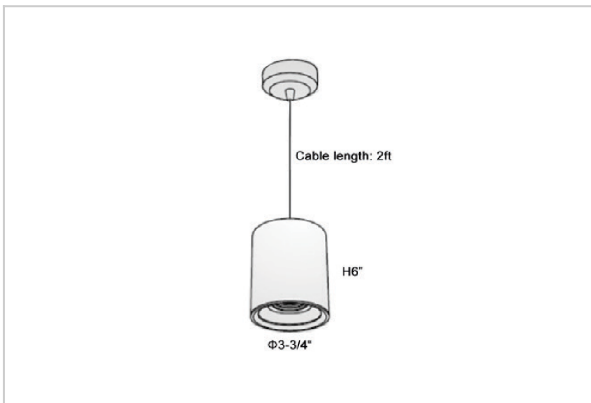

Flaxo Pendant Lights

ITEM SKU#: 662187505671

Product Code : IK-RFlaxoPL-20W-30K-WH-90C-20D

Voltage	100 - 277 V AC, 50-60 Hz
Lumen Output	1700lm
Power	20W
CCT	3000K
CRI	>90
Beam Angle	20°
Light Distribution	Medium
LED Light Source	Osram SOLERIQ S 19
Start Time	Instant
Driver	Stand Alone (included)
Operating Position	No Swiveling Type
Dimming	Triac Dimming / 0-10 V Dimming
Heads	Single Head
Finish	White
Height	6"
Diameter	3-3/4"
Optics	Reflective Cup Structure
IP Rating	IP65
Application Area	Guest Room, Restaurant, Meeting Room, Club, Hall, Hotel Entrance

Beam Spread (Options)

Medium 20°		Flood 40°	
ft	Ø	ft	Ø
3.0	1.41	3.0	2.03
9.0	4.22	9.0	6.09
15.0	7.04	15.0	10.15

Flaxo is a technologically advanced LED Pendant Light that incorporates electronic gear and a high-quality lens with wide beam spread. While commonly used as task light, the unique and state-of-the-art design of this luminaire also enhances the overall aesthetics of your store.