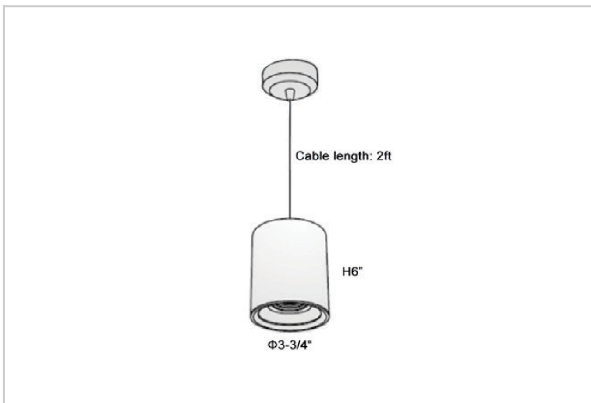

Flaxo Pendant Lights

ITEM SKU#: 662187505664

Product Code : IK-RFlaxoPL-20W-27K-WH-90C-20D

Voltage	100 - 277 V AC, 50-60 Hz
Lumen Output	1800lm
Power	20W
CCT	2700K
CRI	>90
Beam Angle	20°
Light Distribution	Medium
LED Light Source	Osram SOLERIQ S 19
Start Time	Instant
Driver	Stand Alone (included)
Operating Position	No Swiveling Type
Dimming	Triac Dimming / 0-10 V Dimming
Heads	Single Head
Finish	White
Height	6"
Diameter	3-3/4"
Optics	Reflective Cup Structure
IP Rating	IP65
Application Area	Guest Room, Restaurant, Meeting Room, Club, Hall, Hotel Entrance

Beam Spread (Options)

Medium 20°		Flood 40°	
ft	Ø	ft	Ø
3.0	1.41	3.0	2.03
9.0	4.22	9.0	6.09
15.0	7.04	15.0	10.15

Flaxo is a technologically advanced LED Pendant Light that incorporates electronic gear and a high-quality lens with wide beam spread. While commonly used as task light, the unique and state-of-the-art design of this luminaire also enhances the overall aesthetics of your store.