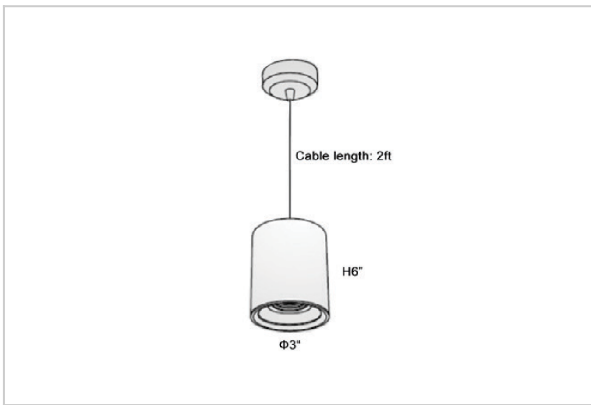

Flaxo Pendant Lights

ITEM SKU#: 662187505657

Product Code : IK-RFlaxoPL-15W-50K-WH-90C-20D

Voltage	100 - 277 V AC, 50-60 Hz
Lumen Output	1425lm
Power	15W
CCT	5000K
CRI	>90
Beam Angle	20°
Light Distribution	Medium
LED Light Source	Osram SOLERIQ S 19
Start Time	Instant
Driver	Stand Alone (included)
Operating Position	No Swiveling Type
Dimming	Triac Dimming / 0-10 V Dimming
Heads	Single Head
Finish	White
Height	6"
Diameter	3"
Optics	Reflective Cup Structure
IP Rating	IP65
Application Area	Guest Room, Restaurant, Meeting Room, Club, Hall, Hotel Entrance

Beam Spread (Options)

Medium 20°		Flood 40°	
ft	Ø	ft	Ø
3.0	1.41	3.0	2.03
9.0	4.22	9.0	6.09
15.0	7.04	15.0	10.15

Flaxo is a technologically advanced LED Pendant Light that incorporates electronic gear and a high-quality lens with wide beam spread. While commonly used as task light, the unique and state-of-the-art design of this luminaire also enhances the overall aesthetics of your store.