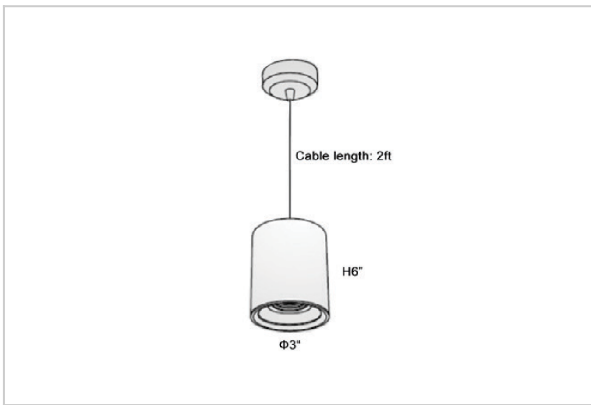

## Product Code : IK-RFlaxoPL-15W-40K-WH-90C-20D

Voltage	100 - 277 V AC, 50-60 Hz
Lumen Output	1350lm
Power	15W
CCT	4000K
CRI	>90
Beam Angle	20°
Light Distribution	Medium
LED Light Source	Osram SOLERIQ S 19
Start Time	Instant
Driver	Stand Alone (included)
Operating Position	No Swiveling Type
Dimming	Triac Dimming / 0-10 V Dimming
Heads	Single Head
Finish	White
Height	6"
Diameter	3"
Optics	Reflective Cup Structure
IP Rating	IP65
Application Area	Guest Room, Restaurant, Meeting Room, Club, Hall, Hotel Entrance

### Beam Spread (Options)

Medium 20°		Flood 40°	
ft	Ø	ft	Ø
3.0	1.41	3.0	2.03
9.0	4.22	9.0	6.09
15.0	7.04	15.0	10.15

Flaxo is a technologically advanced LED Pendant Light that incorporates electronic gear and a high-quality lens with wide beam spread. While commonly used as task light, the unique and state-of-the-art design of this luminaire also enhances the overall aesthetics of your store.