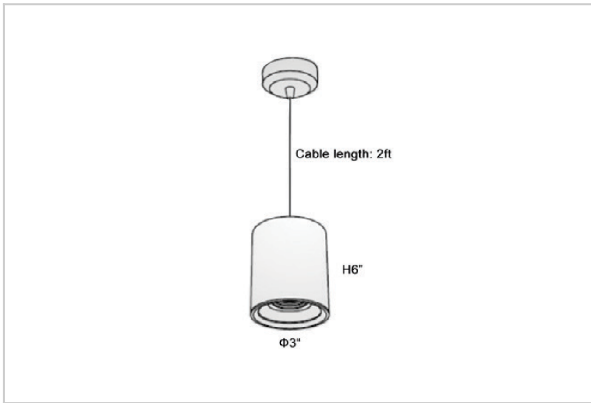

Flaxo Pendant Lights

ITEM SKU#: 662187505633

Product Code : IK-RFlaxoPL-15W-30K-WH-90C-20D

Voltage	100 - 277 V AC, 50-60 Hz
Lumen Output	1275lm
Power	15W
CCT	3000K
CRI	>90
Beam Angle	20°
Light Distribution	Medium
LED Light Source	Osram SOLERIQ S 19
Start Time	Instant
Driver	Stand Alone (included)
Operating Position	No Swiveling Type
Dimming	Triac Dimming / 0-10 V Dimming
Heads	Single Head
Finish	White
Height	6"
Diameter	3"
Optics	Reflective Cup Structure
IP Rating	IP65
Application Area	Guest Room, Restaurant, Meeting Room, Club, Hall, Hotel Entrance

Beam Spread (Options)

Medium 20°		Flood 40°	
ft	Ø	ft	Ø
3.0	1.41	3.0	2.03
9.0	4.22	9.0	6.09
15.0	7.04	15.0	10.15

Flaxo is a technologically advanced LED Pendant Light that incorporates electronic gear and a high-quality lens with wide beam spread. While commonly used as task light, the unique and state-of-the-art design of this luminaire also enhances the overall aesthetics of your store.