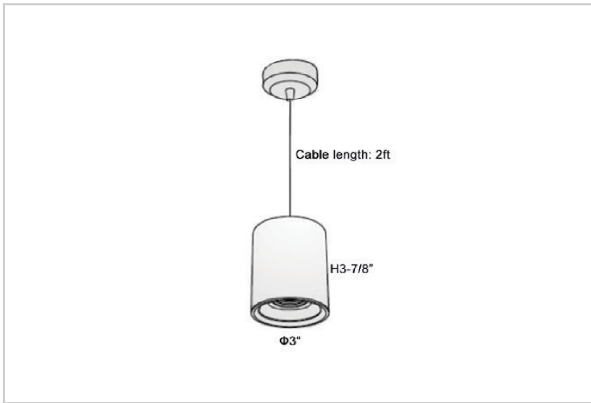

Flaxo Pendant Lights

ITEM SKU#: 662187505602

Product Code : IK-RFlaxoPL-8W-40K-WH-90C-20D

| | |
|--------------------|--|
| Voltage | 100 - 277 V AC, 50-60 Hz |
| Lumen Output | 720lm |
| Power | 8W |
| CCT | 4000K |
| CRI | >90 |
| Beam Angle | 20° |
| Light Distribution | Medium |
| LED Light Source | Osram SOLERIQ S 19 |
| Start Time | Instant |
| Driver | Stand Alone (included) |
| Operating Position | No Swiveling Type |
| Dimming | Triac Dimming / 0-10 V Dimming |
| Heads | Single Head |
| Finish | White |
| Height | 3-7/8" |
| Diameter | 3" |
| Optics | Reflective Cup Structure |
| IP Rating | IP65 |
| Application Area | Guest Room, Restaurant, Meeting Room, Club, Hall, Hotel Entrance |

Beam Spread (Options)

| Medium 20° | | Flood 40° | |
|------------|------|-----------|-------|
| ft | Ø | ft | Ø |
| 3.0 | 1.41 | 3.0 | 2.03 |
| 9.0 | 4.22 | 9.0 | 6.09 |
| 15.0 | 7.04 | 15.0 | 10.15 |