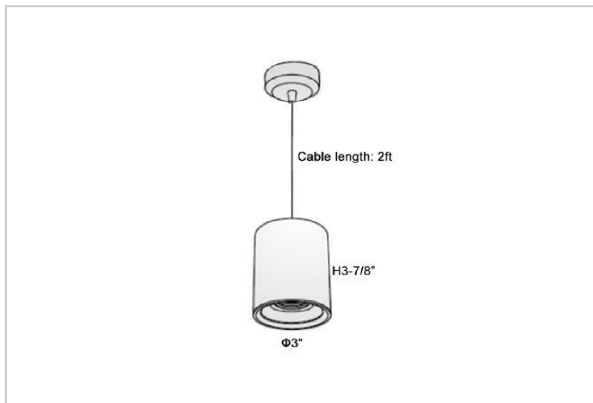

Flaxo Pendant Lights

ITEM SKU#: 662187505602

Product Code : IK-RFlaxoPL-8W-40K-WH-90C-20D

Voltage	100 - 277 V AC, 50-60 Hz
Lumen Output	720lm
Power	8W
CCT	4000K
CRI	>90
Beam Angle	20°
Light Distribution	Medium
LED Light Source	Osram SOLERIQ S 19
Start Time	Instant
Driver	Stand Alone (included)
Operating Position	No Swiveling Type
Dimming	Triac Dimming / 0-10 V Dimming
Heads	Single Head
Finish	White
Height	3-7/8"
Diameter	3"
Optics	Reflective Cup Structure
IP Rating	IP65
Application Area	Guest Room, Restaurant, Meeting Room, Club, Hall, Hotel Entrance

Beam Spread (Options)

Medium 20°		Flood 40°	
ft	Ø	ft	Ø
3.0	1.41	3.0	2.03
9.0	4.22	9.0	6.09
15.0	7.04	15.0	10.15

Flaxo is a technologically advanced LED Pendant Light that incorporates electronic gear and a high-quality lens with wide beam spread. While commonly used as task light, the unique and state-of-the-art design of this luminaire also enhances the overall aesthetics of your store.