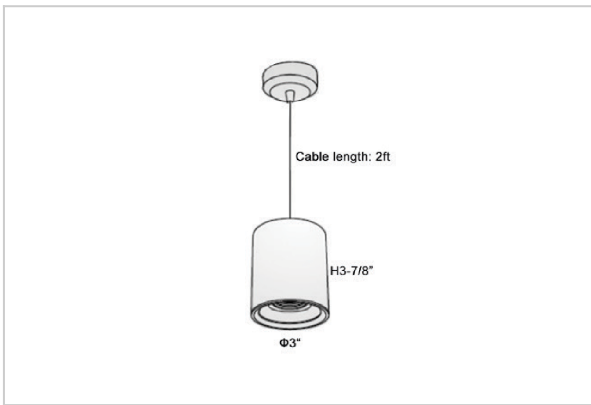

Flaxo Pendant Lights

ITEM SKU#: 662187505596

Product Code : IK-RFlaxoPL-8W-30K-WH-90C-20D

Voltage	100 - 277 V AC, 50-60 Hz
Lumen Output	680lm
Power	8W
CCT	3000K
CRI	>90
Beam Angle	20°
Light Distribution	Medium
LED Light Source	Osram SOLERIQ S 19
Start Time	Instant
Driver	Stand Alone (included)
Operating Position	No Swiveling Type
Dimming	Triac Dimming / 0-10 V Dimming
Heads	Single Head
Finish	White
Height	3-7/8"
Diameter	3"
Optics	Reflective Cup Structure
IP Rating	IP65
Application Area	Guest Room, Restaurant, Meeting Room, Club, Hall, Hotel Entrance

Beam Spread (Options)

Medium 20°		Flood 40°	
ft	Ø	ft	Ø
3.0	1.41	3.0	2.03
9.0	4.22	9.0	6.09
15.0	7.04	15.0	10.15

Flaxo is a technologically advanced LED Pendant Light that incorporates electronic gear and a high-quality lens with wide beam spread. While commonly used as task light, the unique and state-of-the-art design of this luminaire also enhances the overall aesthetics of your store.