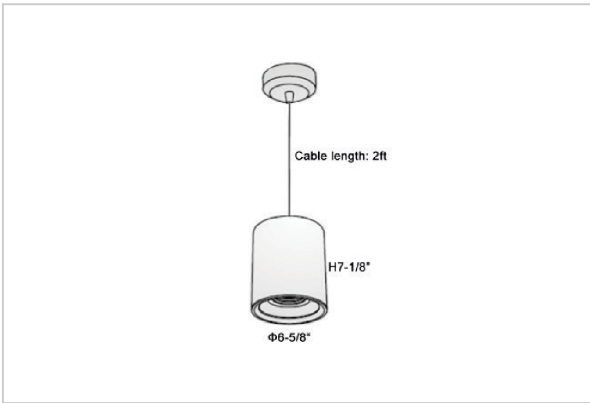

Flaxo Pendant Lights

ITEM SKU#: 662187505534

Product Code : IK-RFlaxoPL-55W-27K-BL-90C-20D

Voltage	100 - 277 V AC, 50-60 Hz
Lumen Output	4400lm
Power	55W
CCT	2700K
CRI	>90
Beam Angle	20°
Light Distribution	Medium
LED Light Source	Osram SOLERIQ S 19
Start Time	Instant
Driver	Stand Alone (included)
Operating Position	No Swiveling Type
Dimming	Triac Dimming / 0-10 V Dimming
Heads	Single Head
Finish	Black
Height	7-1/8"
Diameter	6-5/8"
Optics	Reflective Cup Structure
IP Rating	IP65
Application Area	Guest Room, Restaurant, Meeting Room, Club, Hall, Hotel Entrance

Beam Spread (Options)

Medium 20°		Flood 40°	
ft	Ø	ft	Ø
3.0	1.41	3.0	2.03
9.0	4.22	9.0	6.09
15.0	7.04	15.0	10.15

Flaxo is a technologically advanced LED Pendant Light that incorporates electronic gear and a high-quality lens with wide beam spread. While commonly used as task light, the unique and state-of-the-art design of this luminaire also enhances the overall aesthetics of your store.