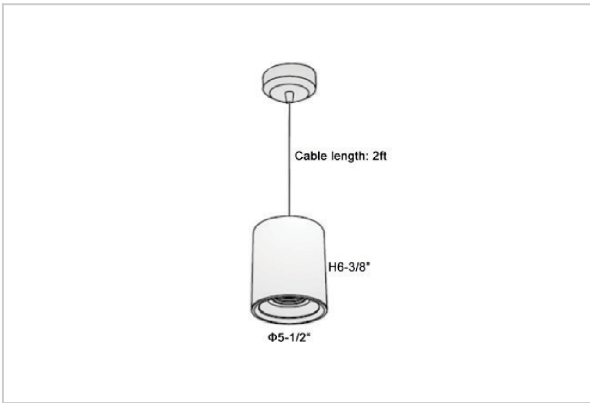

Flaxo Pendant Lights

ITEM SKU#: 662187505527

Product Code : IK-RFlaxoPL-50W-50K-BL-90C-20D

Voltage	100 - 277 V AC, 50-60 Hz
Lumen Output	4750lm
Power	50W
CCT	5000K
CRI	>90
Beam Angle	20°
Light Distribution	Medium
LED Light Source	Osram SOLERIQ S 19
Start Time	Instant
Driver	Stand Alone (included)
Operating Position	No Swiveling Type
Dimming	Triac Dimming / 0-10 V Dimming
Heads	Single Head
Finish	Black
Height	6-3/8"
Diameter	5-1/2"
Optics	Reflective Cup Structure
IP Rating	IP65
Application Area	Guest Room, Restaurant, Meeting Room, Club, Hall, Hotel Entrance

Beam Spread (Options)

Medium 20°		Flood 40°	
ft	Ø	ft	Ø
3.0	1.41	3.0	2.03
9.0	4.22	9.0	6.09
15.0	7.04	15.0	10.15

Flaxo is a technologically advanced LED Pendant Light that incorporates electronic gear and a high-quality lens with wide beam spread. While commonly used as task light, the unique and state-of-the-art design of this luminaire also enhances the overall aesthetics of your store.