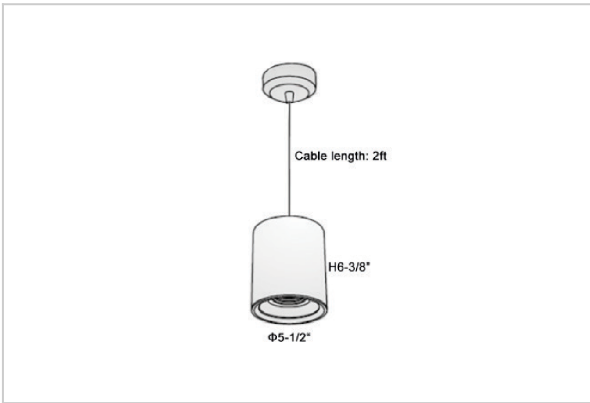

## Product Code : IK-RFlaxoPL-50W-50K-BL-90C-20D

|                    |  |
|--------------------|--|
| Voltage            | 100 - 277 V AC, 50-60 Hz   |
| Lumen Output       | 4750lm   |
| Power              | 50W  |
| CCT                | 5000K  |
| CRI                | >90  |
| Beam Angle         | 20°  |
| Light Distribution | Medium   |
| LED Light Source   | Osram SOLERIQ S 19   |
| Start Time         | Instant  |
| Driver             | Stand Alone (included)   |
| Operating Position | No Swiveling Type  |
| Dimming            | Triac Dimming / 0-10 V Dimming                                   |
| Heads              | Single Head  |
| Finish             | Black  |
| Height             | 6-3/8"   |
| Diameter           | 5-1/2"   |
| Optics             | Reflective Cup Structure   |
| IP Rating          | IP65   |
| Application Area   | Guest Room, Restaurant, Meeting Room, Club, Hall, Hotel Entrance |

### Beam Spread (Options)

| Medium 20° |      | Flood 40° |       |
|------------|------|-----------|-------|
| ft         | Ø    | ft        | Ø     |
| 3.0        | 1.41 | 3.0       | 2.03  |
| 9.0        | 4.22 | 9.0       | 6.09  |
| 15.0       | 7.04 | 15.0      | 10.15 |