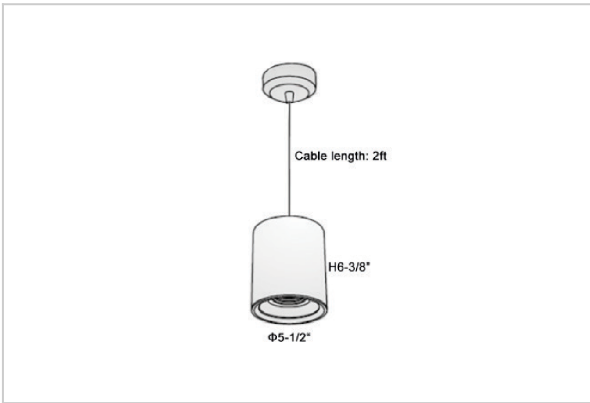

Flaxo Pendant Lights

ITEM SKU#: 662187505510

Product Code : IK-RFlaxoPL-50W-40K-BL-90C-20D

Voltage	100 - 277 V AC, 50-60 Hz
Lumen Output	4500lm
Power	50W
CCT	4000K
CRI	>90
Beam Angle	20°
Light Distribution	Medium
LED Light Source	Osram SOLERIQ S 19
Start Time	Instant
Driver	Stand Alone (included)
Operating Position	No Swiveling Type
Dimming	Triac Dimming / 0-10 V Dimming
Heads	Single Head
Finish	Black
Height	6-3/8"
Diameter	5-1/2"
Optics	Reflective Cup Structure
IP Rating	IP65
Application Area	Guest Room, Restaurant, Meeting Room, Club, Hall, Hotel Entrance

Beam Spread (Options)

Medium 20°		Flood 40°	
ft	Ø	ft	Ø
3.0	1.41	3.0	2.03
9.0	4.22	9.0	6.09
15.0	7.04	15.0	10.15

Flaxo is a technologically advanced LED Pendant Light that incorporates electronic gear and a high-quality lens with wide beam spread. While commonly used as task light, the unique and state-of-the-art design of this luminaire also enhances the overall aesthetics of your store.