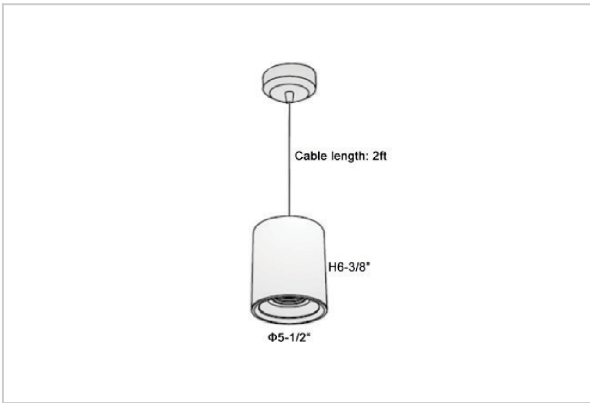

Flaxo Pendant Lights

ITEM SKU#: 662187505473

Product Code : IK-RFlaxoPL-40W-40K-BL-90C-20D

Voltage	100 - 277 V AC, 50-60 Hz
Lumen Output	3600lm
Power	40W
CCT	4000K
CRI	>90
Beam Angle	20°
Light Distribution	Medium
LED Light Source	Osram SOLERIQ S 19
Start Time	Instant
Driver	Stand Alone (included)
Operating Position	No Swiveling Type
Dimming	Triac Dimming / 0-10 V Dimming
Heads	Single Head
Finish	Black
Height	6-3/8"
Diameter	5-1/2"
Optics	Reflective Cup Structure
IP Rating	IP65
Application Area	Guest Room, Restaurant, Meeting Room, Club, Hall, Hotel Entrance

Beam Spread (Options)

Medium 20°		Flood 40°	
ft	Ø	ft	Ø
3.0	1.41	3.0	2.03
9.0	4.22	9.0	6.09
15.0	7.04	15.0	10.15

Flaxo is a technologically advanced LED Pendant Light that incorporates electronic gear and a high-quality lens with wide beam spread. While commonly used as task light, the unique and state-of-the-art design of this luminaire also enhances the overall aesthetics of your store.