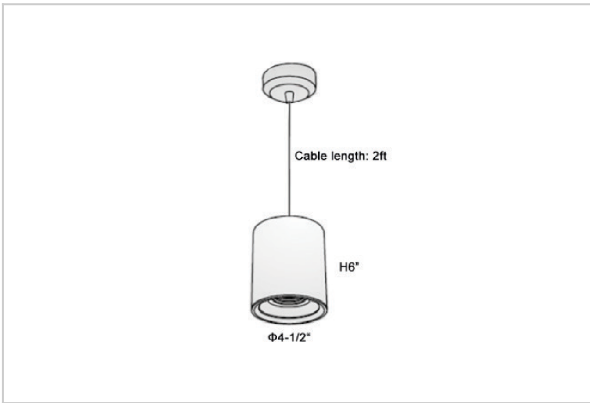

## Product Code : IK-RFlaxoPL-30W-50K-BL-90C-20D

Voltage	100 - 277 V AC, 50-60 Hz
Lumen Output	2850lm
Power	30W
CCT	5000K
CRI	>90
Beam Angle	20°
Light Distribution	Medium
LED Light Source	Osram SOLERIQ S 19
Start Time	Instant
Driver	Stand Alone (included)
Operating Position	No Swiveling Type
Dimming	Triac Dimming / 0-10 V Dimming
Heads	Single Head
Finish	Black
Height	6"
Diameter	4-1/2"
Optics	Reflective Cup Structure
IP Rating	IP65
Application Area	Guest Room, Restaurant, Meeting Room, Club, Hall, Hotel Entrance

### Beam Spread (Options)

Medium 20°		Flood 40°	
ft	Ø	ft	Ø
3.0	1.41	3.0	2.03
9.0	4.22	9.0	6.09
15.0	7.04	15.0	10.15

Flaxo is a technologically advanced LED Pendant Light that incorporates electronic gear and a high-quality lens with wide beam spread. While commonly used as task light, the unique and state-of-the-art design of this luminaire also enhances the overall aesthetics of your store.