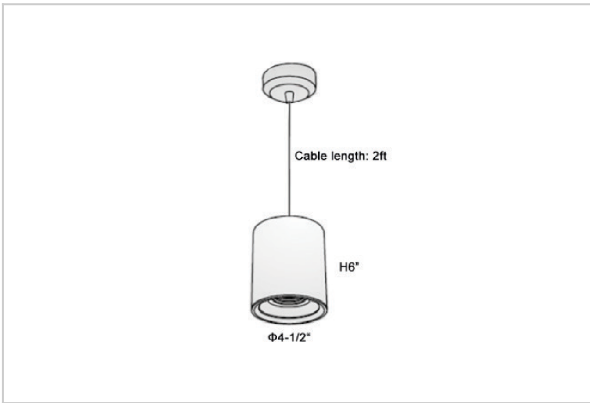

Flaxo Pendant Lights

ITEM SKU#: 662187505411

Product Code : IK-RFlaxoPL-30W-30K-BL-90C-20D

Voltage	100 - 277 V AC, 50-60 Hz
Lumen Output	2550lm
Power	30W
CCT	3000K
CRI	>90
Beam Angle	20°
Light Distribution	Medium
LED Light Source	Osram SOLERIQ S 19
Start Time	Instant
Driver	Stand Alone (included)
Operating Position	No Swiveling Type
Dimming	Triac Dimming / 0-10 V Dimming
Heads	Single Head
Finish	Black
Height	6"
Diameter	4-1/2"
Optics	Reflective Cup Structure
IP Rating	IP65
Application Area	Guest Room, Restaurant, Meeting Room, Club, Hall, Hotel Entrance

Beam Spread (Options)

Medium 20°		Flood 40°	
ft	Ø	ft	Ø
3.0	1.41	3.0	2.03
9.0	4.22	9.0	6.09
15.0	7.04	15.0	10.15

Flaxo is a technologically advanced LED Pendant Light that incorporates electronic gear and a high-quality lens with wide beam spread. While commonly used as task light, the unique and state-of-the-art design of this luminaire also enhances the overall aesthetics of your store.