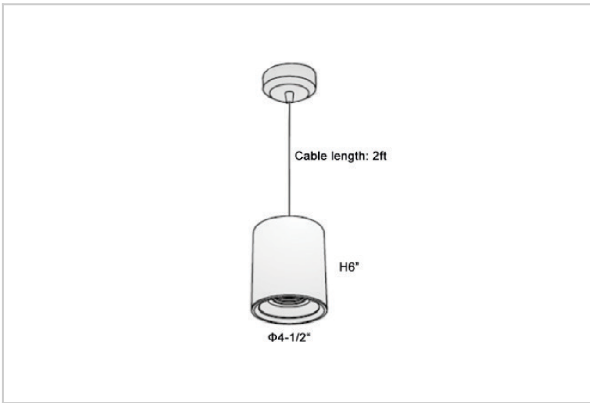

Flaxo Pendant Lights

ITEM SKU#: 662187505404

Product Code : IK-RFlaxoPL-30W-27K-BL-90C-20D

Voltage	100 - 277 V AC, 50-60 Hz
Lumen Output	2400lm
Power	30W
CCT	2700K
CRI	>90
Beam Angle	20°
Light Distribution	Medium
LED Light Source	Osram SOLERIQ S 19
Start Time	Instant
Driver	Stand Alone (included)
Operating Position	No Swiveling Type
Dimming	Triac Dimming / 0-10 V Dimming
Heads	Single Head
Finish	Black
Height	6"
Diameter	4-1/2"
Optics	Reflective Cup Structure
IP Rating	IP65
Application Area	Guest Room, Restaurant, Meeting Room, Club, Hall, Hotel Entrance

Beam Spread (Options)

Medium 20°		Flood 40°	
ft	Ø	ft	Ø
3.0	1.41	3.0	2.03
9.0	4.22	9.0	6.09
15.0	7.04	15.0	10.15

Flaxo is a technologically advanced LED Pendant Light that incorporates electronic gear and a high-quality lens with wide beam spread. While commonly used as task light, the unique and state-of-the-art design of this luminaire also enhances the overall aesthetics of your store.