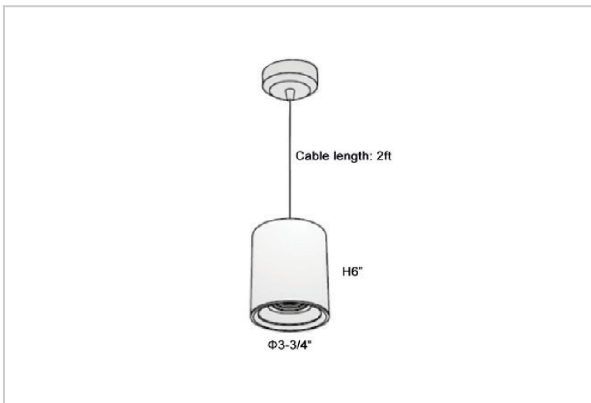

Flaxo Pendant Lights

ITEM SKU#: 662187505381

Product Code : IK-RFlaxoPL-20W-40K-BL-90C-20D

Voltage	100 - 277 V AC, 50-60 Hz
Lumen Output	1800lm
Power	20W
CCT	4000K
CRI	>90
Beam Angle	20°
Light Distribution	Medium
LED Light Source	Osram SOLERIQ S 19
Start Time	Instant
Driver	Stand Alone (included)
Operating Position	No Swiveling Type
Dimming	Triac Dimming / 0-10 V Dimming
Heads	Single Head
Finish	Black
Height	6"
Diameter	3-3/4"
Optics	Reflective Cup Structure
IP Rating	IP65
Application Area	Guest Room, Restaurant, Meeting Room, Club, Hall, Hotel Entrance

Beam Spread (Options)

Medium 20°		Flood 40°	
ft	Ø	ft	Ø
3.0	1.41	3.0	2.03
9.0	4.22	9.0	6.09
15.0	7.04	15.0	10.15

Flaxo is a technologically advanced LED Pendant Light that incorporates electronic gear and a high-quality lens with wide beam spread. While commonly used as task light, the unique and state-of-the-art design of this luminaire also enhances the overall aesthetics of your store.