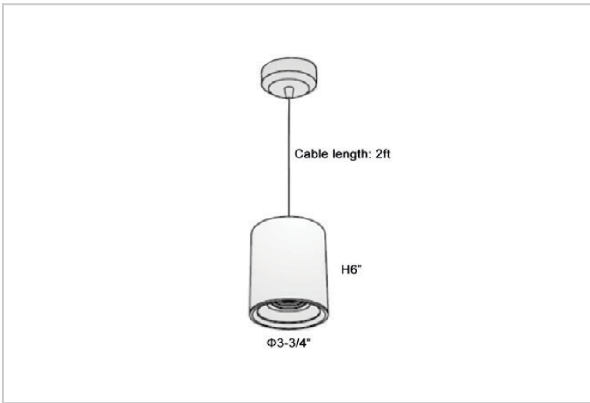

Flaxo Pendant Lights

ITEM SKU#: 662187505381

Product Code : IK-RFlaxoPL-20W-40K-BL-90C-20D

Voltage	100 - 277 V AC, 50-60 Hz
Lumen Output	1800lm
Power	20W
CCT	4000K
CRI	>90
Beam Angle	20°
Light Distribution	Medium
LED Light Source	Osram SOLERIQ S 19
Start Time	Instant
Driver	Stand Alone (included)
Operating Position	No Swiveling Type
Dimming	Triac Dimming / 0-10 V Dimming
Heads	Single Head
Finish	Black
Height	6"
Diameter	3-3/4"
Optics	Reflective Cup Structure
IP Rating	IP65
Application Area	Guest Room, Restaurant, Meeting Room, Club, Hall, Hotel Entrance

Beam Spread (Options)

Medium 20°		Flood 40°	
ft	Ø	ft	Ø
3.0	1.41	3.0	2.03
9.0	4.22	9.0	6.09
15.0	7.04	15.0	10.15

Flaxo is a technologically advanced LED Pendant Light that incorporates electronic gear and a high-quality lens with wide beam spread. While commonly used as task light, the unique and state-of-the-art design of this luminaire also enhances the overall aesthetics of your store.