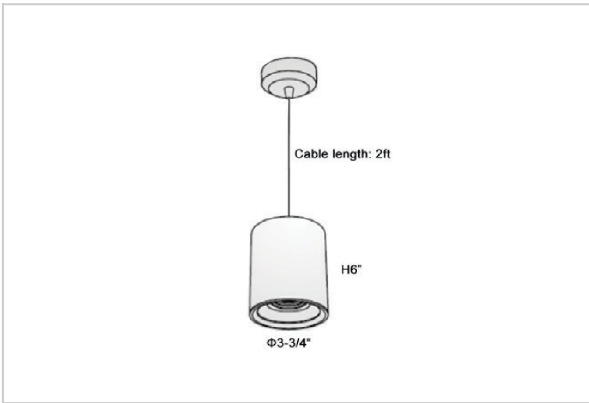

## Product Code : IK-RFlaxoPL-20W-30K-BL-90C-20D

|                    |  |
|--------------------|--|
| Voltage            | 100 - 277 V AC, 50-60 Hz   |
| Lumen Output       | 1700lm   |
| Power              | 20W  |
| CCT                | 3000K  |
| CRI                | >90  |
| Beam Angle         | 20°  |
| Light Distribution | Medium   |
| LED Light Source   | Osram SOLERIQ S 19   |
| Start Time         | Instant  |
| Driver             | Stand Alone (included)   |
| Operating Position | No Swiveling Type  |
| Dimming            | Triac Dimming / 0-10 V Dimming                                   |
| Heads              | Single Head  |
| Finish             | Black  |
| Height             | 6"   |
| Diameter           | 3-3/4"   |
| Optics             | Reflective Cup Structure   |
| IP Rating          | IP65   |
| Application Area   | Guest Room, Restaurant, Meeting Room, Club, Hall, Hotel Entrance |

### Beam Spread (Options)

| Medium 20° |      | Flood 40° |       |
|------------|------|-----------|-------|
| ft         | Ø    | ft        | Ø     |
| 3.0        | 1.41 | 3.0       | 2.03  |
| 9.0        | 4.22 | 9.0       | 6.09  |
| 15.0       | 7.04 | 15.0      | 10.15 |