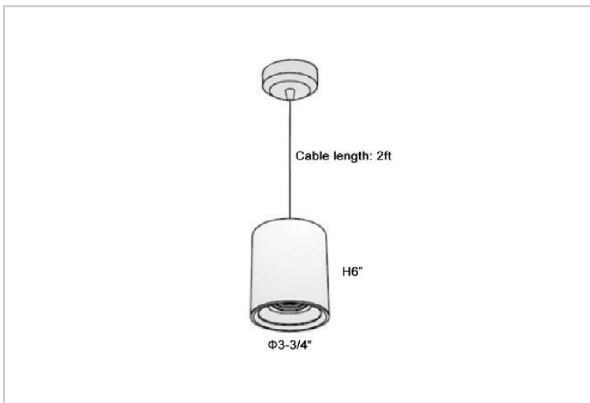

Flaxo Pendant Lights

ITEM SKU#: 662187505367

Product Code : IK-RFlaxoPL-20W-27K-BL-90C-20D

Voltage	100 - 277 V AC, 50-60 Hz
Lumen Output	1800lm
Power	20W
CCT	2700K
CRI	>90
Beam Angle	20°
Light Distribution	Medium
LED Light Source	Osram SOLERIQ S 19
Start Time	Instant
Driver	Stand Alone (included)
Operating Position	No Swiveling Type
Dimming	Triac Dimming / 0-10 V Dimming
Heads	Single Head
Finish	Black
Height	6"
Diameter	3-3/4"
Optics	Reflective Cup Structure
IP Rating	IP65
Application Area	Guest Room, Restaurant, Meeting Room, Club, Hall, Hotel Entrance

Beam Spread (Options)

Medium 20°		Flood 40°	
ft	Ø	ft	Ø
3.0	1.41	3.0	2.03
9.0	4.22	9.0	6.09
15.0	7.04	15.0	10.15

Flaxo is a technologically advanced LED Pendant Light that incorporates electronic gear and a high-quality lens with wide beam spread. While commonly used as task light, the unique and state-of-the-art design of this luminaire also enhances the overall aesthetics of your store.