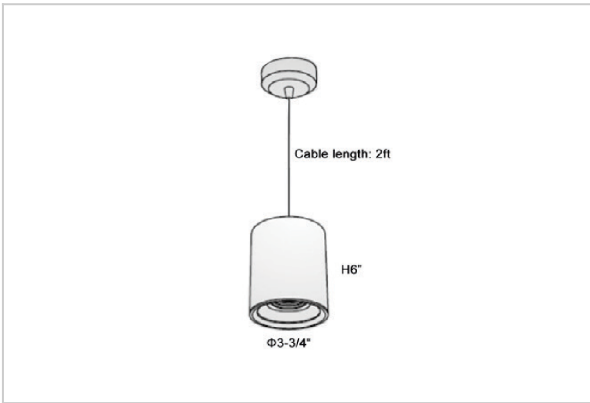

Flaxo Pendant Lights

ITEM SKU#: 662187505367

Product Code : IK-RFlaxoPL-20W-27K-BL-90C-20D

Voltage	100 - 277 V AC, 50-60 Hz
Lumen Output	1800lm
Power	20W
CCT	2700K
CRI	>90
Beam Angle	20°
Light Distribution	Medium
LED Light Source	Osram SOLERIQ S 19
Start Time	Instant
Driver	Stand Alone (included)
Operating Position	No Swiveling Type
Dimming	Triac Dimming / 0-10 V Dimming
Heads	Single Head
Finish	Black
Height	6"
Diameter	3-3/4"
Optics	Reflective Cup Structure
IP Rating	IP65
Application Area	Guest Room, Restaurant, Meeting Room, Club, Hall, Hotel Entrance

Beam Spread (Options)

Medium 20°		Flood 40°	
ft	Ø	ft	Ø
3.0	1.41	3.0	2.03
9.0	4.22	9.0	6.09
15.0	7.04	15.0	10.15

Flaxo is a technologically advanced LED Pendant Light that incorporates electronic gear and a high-quality lens with wide beam spread. While commonly used as task light, the unique and state-of-the-art design of this luminaire also enhances the overall aesthetics of your store.