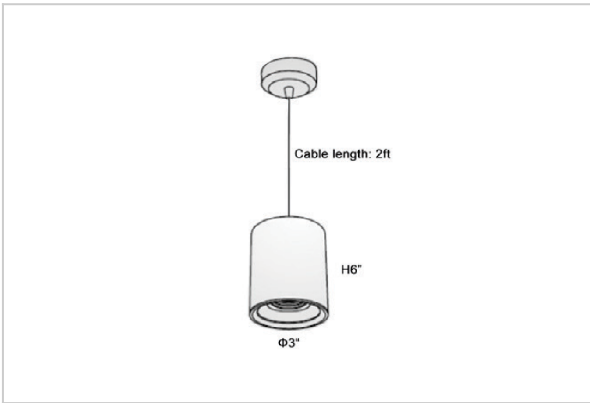

Flaxo Pendant Lights

ITEM SKU#: 662187505350

Product Code : IK-RFlaxoPL-15W-50K-BL-90C-20D

Voltage	100 - 277 V AC, 50-60 Hz
Lumen Output	1425lm
Power	15W
CCT	5000K
CRI	>90
Beam Angle	20°
Light Distribution	Medium
LED Light Source	Osram SOLERIQ S 19
Start Time	Instant
Driver	Stand Alone (included)
Operating Position	No Swiveling Type
Dimming	Triac Dimming / 0-10 V Dimming
Heads	Single Head
Finish	Black
Height	6"
Diameter	3"
Optics	Reflective Cup Structure
IP Rating	IP65
Application Area	Guest Room, Restaurant, Meeting Room, Club, Hall, Hotel Entrance

Beam Spread (Options)

Medium 20°		Flood 40°	
ft	Ø	ft	Ø
3.0	1.41	3.0	2.03
9.0	4.22	9.0	6.09
15.0	7.04	15.0	10.15

Flaxo is a technologically advanced LED Pendant Light that incorporates electronic gear and a high-quality lens with wide beam spread. While commonly used as task light, the unique and state-of-the-art design of this luminaire also enhances the overall aesthetics of your store.