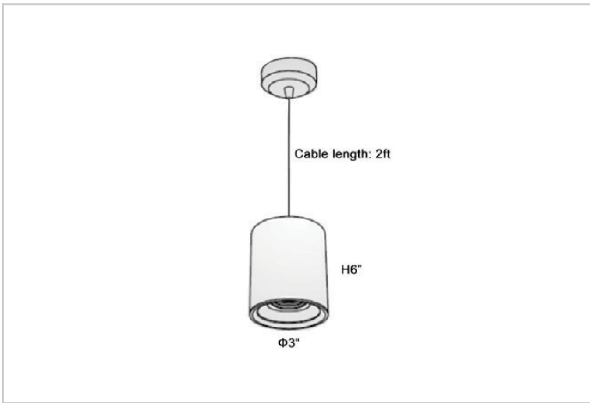

Flaxo Pendant Lights

ITEM SKU#: 662187505343

Product Code : IK-RFlaxoPL-15W-40K-BL-90C-20D

Voltage	100 - 277 V AC, 50-60 Hz
Lumen Output	1350lm
Power	15W
CCT	4000K
CRI	>90
Beam Angle	20°
Light Distribution	Medium
LED Light Source	Osram SOLERIQ S 19
Start Time	Instant
Driver	Stand Alone (included)
Operating Position	No Swiveling Type
Dimming	Triac Dimming / 0-10 V Dimming
Heads	Single Head
Finish	Black
Height	6"
Diameter	3"
Optics	Reflective Cup Structure
IP Rating	IP65
Application Area	Guest Room, Restaurant, Meeting Room, Club, Hall, Hotel Entrance

Beam Spread (Options)

Medium 20°		Flood 40°	
ft	Ø	ft	Ø
3.0	1.41	3.0	2.03
9.0	4.22	9.0	6.09
15.0	7.04	15.0	10.15

Flaxo is a technologically advanced LED Pendant Light that incorporates electronic gear and a high-quality lens with wide beam spread. While commonly used as task light, the unique and state-of-the-art design of this luminaire also enhances the overall aesthetics of your store.