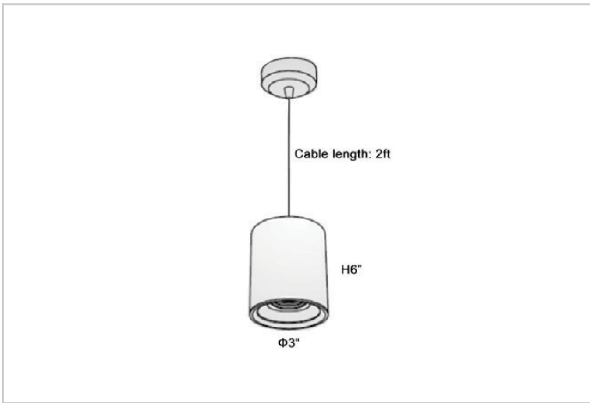

Flaxo Pendant Lights

ITEM SKU#: 662187505343

Product Code : IK-RFlaxoPL-15W-40K-BL-90C-20D

| | |
|--------------------|--|
| Voltage | 100 - 277 V AC, 50-60 Hz |
| Lumen Output | 1350lm |
| Power | 15W |
| CCT | 4000K |
| CRI | >90 |
| Beam Angle | 20° |
| Light Distribution | Medium |
| LED Light Source | Osram SOLERIQ S 19 |
| Start Time | Instant |
| Driver | Stand Alone (included) |
| Operating Position | No Swiveling Type |
| Dimming | Triac Dimming / 0-10 V Dimming |
| Heads | Single Head |
| Finish | Black |
| Height | 6" |
| Diameter | 3" |
| Optics | Reflective Cup Structure |
| IP Rating | IP65 |
| Application Area | Guest Room, Restaurant, Meeting Room, Club, Hall, Hotel Entrance |

Beam Spread (Options)

| Medium 20° | | Flood 40° | |
|------------|------|-----------|-------|
| ft | Ø | ft | Ø |
| 3.0 | 1.41 | 3.0 | 2.03 |
| 9.0 | 4.22 | 9.0 | 6.09 |
| 15.0 | 7.04 | 15.0 | 10.15 |