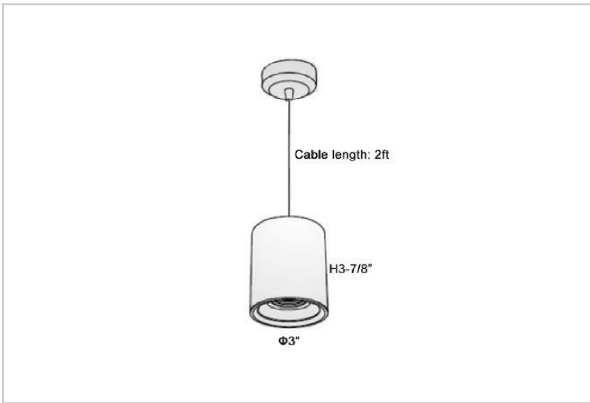

Flaxo Pendant Lights

ITEM SKU#: 662187505312

Product Code : IK-RFlaxoPL-8W-50K-BL-90C-20D

Voltage	100 - 277 V AC, 50-60 Hz
Lumen Output	760lm
Power	8W
CCT	5000K
CRI	>90
Beam Angle	20°
Light Distribution	Medium
LED Light Source	Osram SOLERIQ S 19
Start Time	Instant
Driver	Stand Alone (included)
Operating Position	No Swiveling Type
Dimming	Triac Dimming / 0-10 V Dimming
Heads	Single Head
Finish	Black
Height	3-7/8"
Diameter	3"
Optics	Reflective Cup Structure
IP Rating	IP65
Application Area	Guest Room, Restaurant, Meeting Room, Club, Hall, Hotel Entrance

Beam Spread (Options)

Medium 20°		Flood 40°	
ft	Ø	ft	Ø
3.0	1.41	3.0	2.03
9.0	4.22	9.0	6.09
15.0	7.04	15.0	10.15

Flaxo is a technologically advanced LED Pendant Light that incorporates electronic gear and a high-quality lens with wide beam spread. While commonly used as task light, the unique and state-of-the-art design of this luminaire also enhances the overall aesthetics of your store.