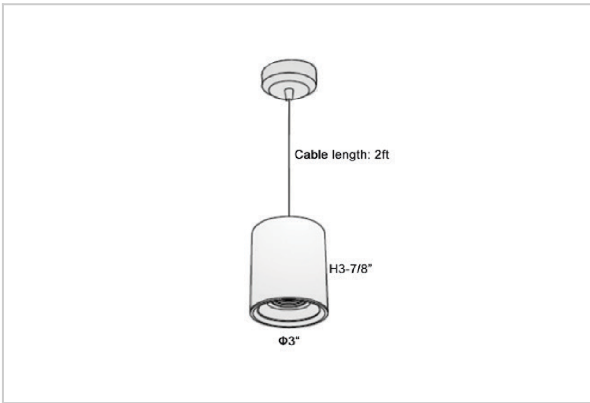

Flaxo Pendant Lights

ITEM SKU#: 662187505305

Product Code : IK-RFlaxoPL-8W-40K-BL-90C-20D

Voltage	100 - 277 V AC, 50-60 Hz
Lumen Output	720lm
Power	8W
CCT	4000K
CRI	>90
Beam Angle	20°
Light Distribution	Medium
LED Light Source	Osram SOLERIQ S 19
Start Time	Instant
Driver	Stand Alone (included)
Operating Position	No Swiveling Type
Dimming	Triac Dimming / 0-10 V Dimming
Heads	Single Head
Finish	Black
Height	3-7/8"
Diameter	3"
Optics	Reflective Cup Structure
IP Rating	IP65
Application Area	Guest Room, Restaurant, Meeting Room, Club, Hall, Hotel Entrance

Beam Spread (Options)

Medium 20°		Flood 40°	
ft	Ø	ft	Ø
3.0	1.41	3.0	2.03
9.0	4.22	9.0	6.09
15.0	7.04	15.0	10.15

Flaxo is a technologically advanced LED Pendant Light that incorporates electronic gear and a high-quality lens with wide beam spread. While commonly used as task light, the unique and state-of-the-art design of this luminaire also enhances the overall aesthetics of your store.