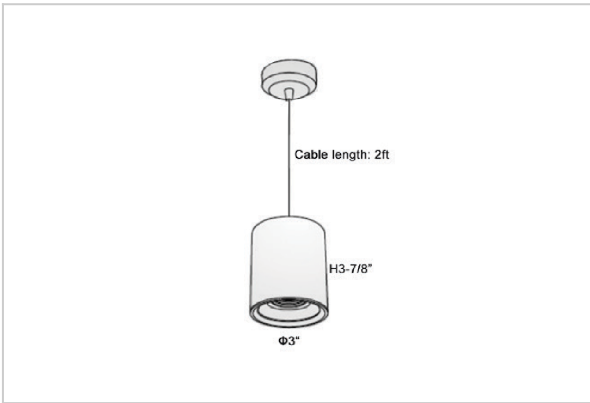

Flaxo Pendant Lights

ITEM SKU#: 662187505299

Product Code : IK-RFlaxoPL-8W-30K-BL-90C-20D

Voltage	100 - 277 V AC, 50-60 Hz
Lumen Output	680lm
Power	8W
CCT	3000K
CRI	>90
Beam Angle	20°
Light Distribution	Medium
LED Light Source	Osram SOLERIQ S 19
Start Time	Instant
Driver	Stand Alone (included)
Operating Position	No Swiveling Type
Dimming	Triac Dimming / 0-10 V Dimming
Heads	Single Head
Finish	Black
Height	3-7/8"
Diameter	3"
Optics	Reflective Cup Structure
IP Rating	IP65
Application Area	Guest Room, Restaurant, Meeting Room, Club, Hall, Hotel Entrance

Beam Spread (Options)

Medium 20°		Flood 40°	
ft	Ø	ft	Ø
3.0	1.41	3.0	2.03
9.0	4.22	9.0	6.09
15.0	7.04	15.0	10.15

Flaxo is a technologically advanced LED Pendant Light that incorporates electronic gear and a high-quality lens with wide beam spread. While commonly used as task light, the unique and state-of-the-art design of this luminaire also enhances the overall aesthetics of your store.