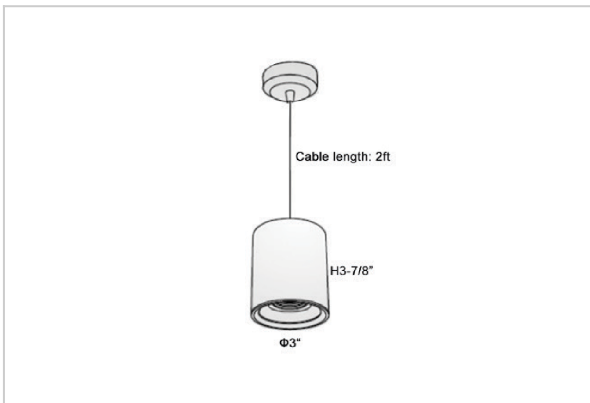

## Product Code : IK-RFlaxoPL-8W-30K-BL-90C-20D

Voltage	100 - 277 V AC, 50-60 Hz
Lumen Output	680lm
Power	8W
CCT	3000K
CRI	>90
Beam Angle	20°
Light Distribution	Medium
LED Light Source	Osram SOLERIQ S 19
Start Time	Instant
Driver	Stand Alone (included)
Operating Position	No Swiveling Type
Dimming	Triac Dimming / 0-10 V Dimming
Heads	Single Head
Finish	Black
Height	3-7/8"
Diameter	3"
Optics	Reflective Cup Structure
IP Rating	IP65
Application Area	Guest Room, Restaurant, Meeting Room, Club, Hall, Hotel Entrance

### Beam Spread (Options)

Medium 20°		Flood 40°	
ft	Ø	ft	Ø
3.0	1.41	3.0	2.03
9.0	4.22	9.0	6.09
15.0	7.04	15.0	10.15

Flaxo is a technologically advanced LED Pendant Light that incorporates electronic gear and a high-quality lens with wide beam spread. While commonly used as task light, the unique and state-of-the-art design of this luminaire also enhances the overall aesthetics of your store.