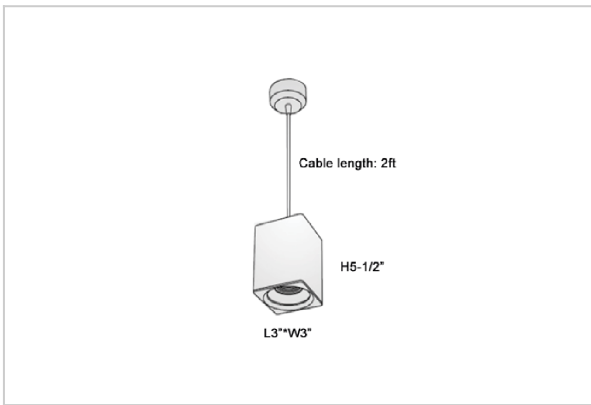

## Product Code : IK-REosPL-30W-40K-WH-90C-45D

Voltage	100 - 277 V AC, 50-60 Hz
Lumen Output	2700lm
Power	30W
CCT	4000K
CRI	>90
Beam Angle	45°
Light Distribution	Flood
LED Light Source	Osram SOLERIQ S 19
Start Time	Instant
Driver	Stand Alone (included)
Operating Position	No Swiveling Type
Dimming	Triac Dimming / 0-10 V Dimming
Heads	Single Head
Finish	White
Length	4-1/2"
Height	6-1/4"
Optics	Reflective Cup Structure
Width (W)	4-1/2"
Application Area	Guest Room, Restaurant, Meeting Room, Club, Hall, Hotel Entrance

### Beam Spread (Options)

Spot	15°	Medium	30°	Flood	45°
ft	Ø	ft	Ø	ft	Ø
3.0	0.72	3.0	1.41	3.0	2.03
9.0	2.15	9.0	4.22	9.0	6.09
15.0	3.58	15.0	7.04	15.0	10.15

Eos is a technologically advanced LED Pendant Light that incorporates electronic gear and a high-quality lens with wide beam spread. While commonly used as task light, the unique and state-of-the-art design of this luminaire also enhances the overall aesthetics of your store.