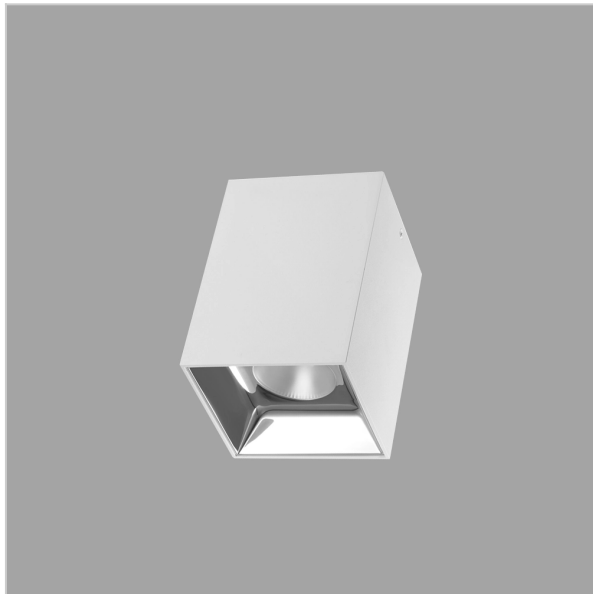

EOS Pendant Lights

ITEM SKU#: 662187505251

Product Code : IK-REosPL-30W-30K-WH-90C-45D

Voltage	100 - 277 V AC, 50-60 Hz
Lumen Output	2550lm
Power	30W
CCT	3000K
CRI	>90
Beam Angle	45°
Light Distribution	Flood
LED Light Source	Osram SOLERIQ S 19
Start Time	Instant
Driver	Stand Alone (included)
Operating Position	No Swiveling Type
Dimming	Triac Dimming / 0-10 V Dimming
Heads	Single Head
Finish	White
Length	4-1/2"
Height	6-1/4"
Optics	Reflective Cup Structure
Width (W)	4-1/2"
Application Area	Guest Room, Restaurant, Meeting Room, Club, Hall, Hotel Entrance

Beam Spread (Options)

Spot	15°	Medium	30°	Flood	45°
ft	Ø	ft	Ø	ft	Ø
3.0	0.72	3.0	1.41	3.0	2.03
9.0	2.15	9.0	4.22	9.0	6.09
15.0	3.58	15.0	7.04	15.0	10.15

Eos is a technologically advanced LED Pendant Light that incorporates electronic gear and a high-quality lens with wide beam spread. While commonly used as task light, the unique and state-of-the-art design of this luminaire also enhances the overall aesthetics of your store.