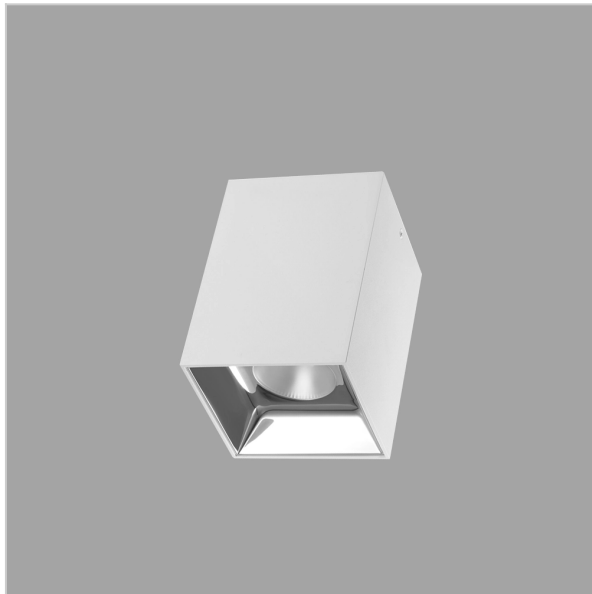

# EOS Pendant Lights

ITEM SKU#: 662187505251

## Product Code : IK-REosPL-30W-30K-WH-90C-45D

Voltage	100 - 277 V AC, 50-60 Hz
Lumen Output	2550lm
Power	30W
CCT	3000K
CRI	>90
Beam Angle	45°
Light Distribution	Flood
LED Light Source	Osram SOLERIQ S 19
Start Time	Instant
Driver	Stand Alone (included)
Operating Position	No Swiveling Type
Dimming	Triac Dimming / 0-10 V Dimming
Heads	Single Head
Finish	White
Length	4-1/2"
Height	6-1/4"
Optics	Reflective Cup Structure
Width (W)	4-1/2"
Application Area	Guest Room, Restaurant, Meeting Room, Club, Hall, Hotel Entrance

### Beam Spread (Options)

Spot	15°	Medium	30°	Flood	45°
ft	Ø	ft	Ø	ft	Ø
3.0	0.72	3.0	1.41	3.0	2.03
9.0	2.15	9.0	4.22	9.0	6.09
15.0	3.58	15.0	7.04	15.0	10.15

Eos is a technologically advanced LED Pendant Light that incorporates electronic gear and a high-quality lens with wide beam spread. While commonly used as task light, the unique and state-of-the-art design of this luminaire also enhances the overall aesthetics of your store.