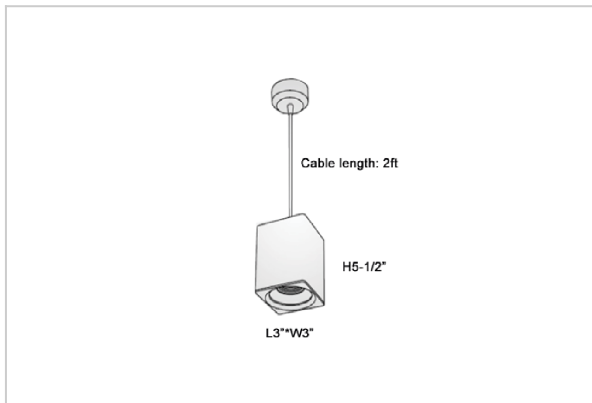

## Product Code : IK-REosPL-30W-30K-WH-90C-45D

Voltage	100 - 277 V AC, 50-60 Hz
Lumen Output	2550lm
Power	30W
CCT	3000K
CRI	>90
Beam Angle	45°
Light Distribution	Flood
LED Light Source	Osram SOLERIQ S 19
Start Time	Instant
Driver	Stand Alone (included)
Operating Position	No Swiveling Type
Dimming	Triac Dimming / 0-10 V Dimming
Heads	Single Head
Finish	White
Length	4-1/2"
Height	6-1/4"
Optics	Reflective Cup Structure
Width (W)	4-1/2"
Application Area	Guest Room, Restaurant, Meeting Room, Club, Hall, Hotel Entrance

### Beam Spread (Options)

Spot	15°	Medium	30°	Flood	45°
ft	Ø	ft	Ø	ft	Ø
3.0	0.72	3.0	1.41	3.0	2.03
9.0	2.15	9.0	4.22	9.0	6.09
15.0	3.58	15.0	7.04	15.0	10.15

Eos is a technologically advanced LED Pendant Light that incorporates electronic gear and a high-quality lens with wide beam spread. While commonly used as task light, the unique and state-of-the-art design of this luminaire also enhances the overall aesthetics of your store.