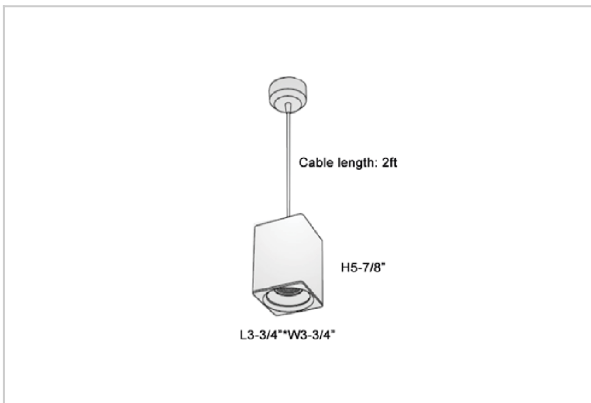

## Product Code : IK-REosPL-20W-27K-WH-90C-45D

Voltage	100 - 277 V AC, 50-60 Hz
Lumen Output	1600lm
Power	20W
CCT	2700K
CRI	>90
Beam Angle	45°
Light Distribution	Flood
LED Light Source	Osram SOLERIQ S 19
Start Time	Instant
Driver	Stand Alone (included)
Operating Position	No Swiveling Type
Dimming	Triac Dimming / 0-10 V Dimming
Heads	Single Head
Finish	White
Length	3-3/4"
Height	5-7/8"
Optics	Reflective Cup Structure
Width (W)	3-3/4"
Application Area	Guest Room, Restaurant, Meeting Room, Club, Hall, Hotel Entrance

### Beam Spread (Options)

Spot	15°	Medium	30°	Flood	45°
ft	Ø	ft	Ø	ft	Ø
3.0	0.72	3.0	1.41	3.0	2.03
9.0	2.15	9.0	4.22	9.0	6.09
15.0	3.58	15.0	7.04	15.0	10.15

Eos is a technologically advanced LED Pendant Light that incorporates electronic gear and a high-quality lens with wide beam spread. While commonly used as task light, the unique and state-of-the-art design of this luminaire also enhances the overall aesthetics of your store.