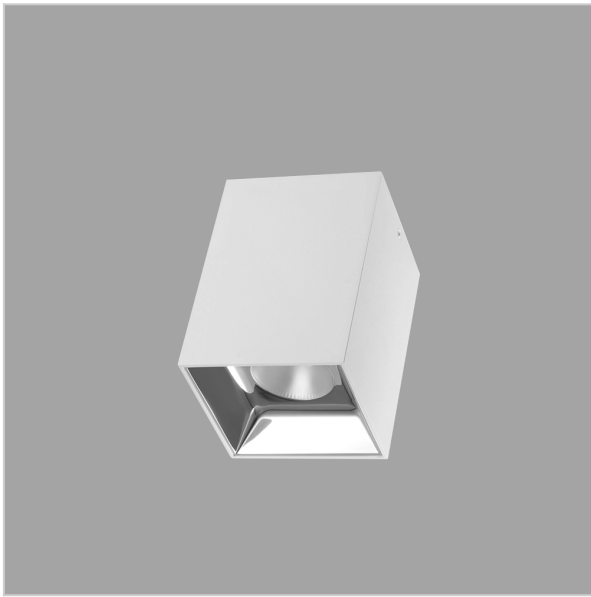

# EOS Pendant Lights

ITEM SKU#: 662187505190

## Product Code : IK-REosPL-20W-27K-WH-90C-45D

Voltage	100 - 277 V AC, 50-60 Hz
Lumen Output	1600lm
Power	20W
CCT	2700K
CRI	>90
Beam Angle	45°
Light Distribution	Flood
LED Light Source	Osram SOLERIQ S 19
Start Time	Instant
Driver	Stand Alone (included)
Operating Position	No Swiveling Type
Dimming	Triac Dimming / 0-10 V Dimming
Heads	Single Head
Finish	White
Length	3-3/4"
Height	5-7/8"
Optics	Reflective Cup Structure
Width (W)	3-3/4"
Application Area	Guest Room, Restaurant, Meeting Room, Club, Hall, Hotel Entrance

### Beam Spread (Options)

Spot	15°	Medium	30°	Flood	45°
ft	Ø	ft	Ø	ft	Ø
3.0	0.72	3.0	1.41	3.0	2.03
9.0	2.15	9.0	4.22	9.0	6.09
15.0	3.58	15.0	7.04	15.0	10.15

Eos is a technologically advanced LED Pendant Light that incorporates electronic gear and a high-quality lens with wide beam spread. While commonly used as task light, the unique and state-of-the-art design of this luminaire also enhances the overall aesthetics of your store.