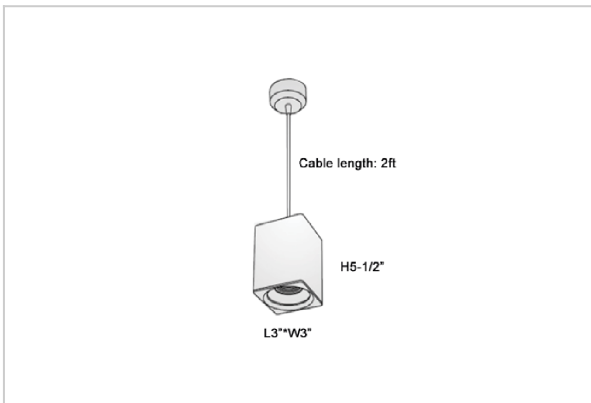

EOS Pendant Lights

ITEM SKU#: 662187505183

Product Code : IK-REosPL-15W-50K-WH-90C-45D

Voltage	100 - 277 V AC, 50-60 Hz
Lumen Output	1425lm
Power	15W
CCT	5000K
CRI	>90
Beam Angle	45°
Light Distribution	Flood
LED Light Source	Osram SOLERIQ S 19
Start Time	Instant
Driver	Stand Alone (included)
Operating Position	No Swiveling Type
Dimming	Triac Dimming / 0-10 V Dimming
Heads	Single Head
Finish	White
Length	3"
Height	5-1/2"
Optics	Reflective Cup Structure
Width (W)	3"
Application Area	Guest Room, Restaurant, Meeting Room, Club, Hall, Hotel Entrance

Beam Spread (Options)

Spot	15°	Medium	30°	Flood	45°
ft	Ø	ft	Ø	ft	Ø
3.0	0.72	3.0	1.41	3.0	2.03
9.0	2.15	9.0	4.22	9.0	6.09
15.0	3.58	15.0	7.04	15.0	10.15

Eos is a technologically advanced LED Pendant Light that incorporates electronic gear and a high-quality lens with wide beam spread. While commonly used as task light, the unique and state-of-the-art design of this luminaire also enhances the overall aesthetics of your store.