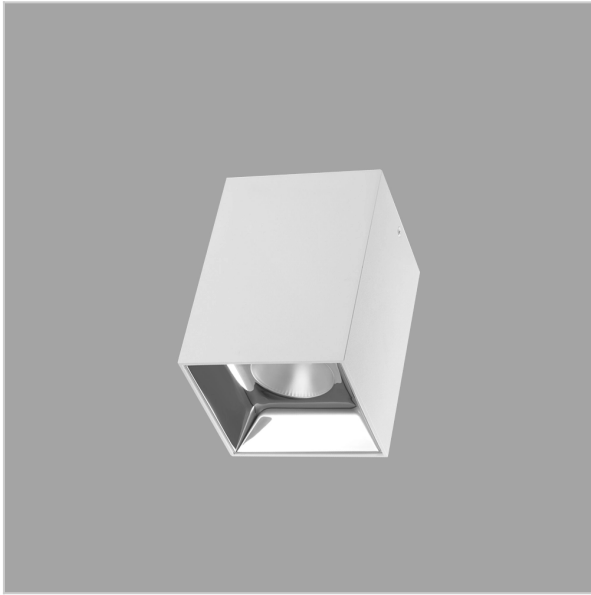

EOS Pendant Lights

ITEM SKU#: 662187505183

Product Code : IK-REosPL-15W-50K-WH-90C-45D

Voltage	100 - 277 V AC, 50-60 Hz
Lumen Output	1425lm
Power	15W
CCT	5000K
CRI	>90
Beam Angle	45°
Light Distribution	Flood
LED Light Source	Osram SOLERIQ S 19
Start Time	Instant
Driver	Stand Alone (included)
Operating Position	No Swiveling Type
Dimming	Triac Dimming / 0-10 V Dimming
Heads	Single Head
Finish	White
Length	3"
Height	5-1/2"
Optics	Reflective Cup Structure
Width (W)	3"
Application Area	Guest Room, Restaurant, Meeting Room, Club, Hall, Hotel Entrance

Beam Spread (Options)

Spot	15°	Medium	30°	Flood	45°
ft	Ø	ft	Ø	ft	Ø
3.0	0.72	3.0	1.41	3.0	2.03
9.0	2.15	9.0	4.22	9.0	6.09
15.0	3.58	15.0	7.04	15.0	10.15

Eos is a technologically advanced LED Pendant Light that incorporates electronic gear and a high-quality lens with wide beam spread. While commonly used as task light, the unique and state-of-the-art design of this luminaire also enhances the overall aesthetics of your store.