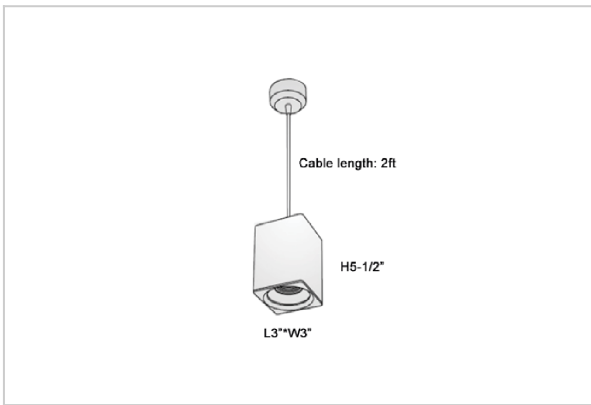

## Product Code : IK-REosPL-8W-50K-WH-90C-45D

Voltage	100 - 277 V AC, 50-60 Hz
Lumen Output	760lm
Power	8W
CCT	5000K
CRI	>90
Beam Angle	45°
Light Distribution	Flood
LED Light Source	Osram SOLERIQ S 19
Start Time	Instant
Driver	Stand Alone (included)
Operating Position	No Swiveling Type
Dimming	Triac Dimming / 0-10 V Dimming
Heads	Single Head
Finish	White
Length	3"
Height	5-1/2"
Optics	Reflective Cup Structure
Width (W)	3"
Application Area	Guest Room, Restaurant, Meeting Room, Club, Hall, Hotel Entrance

### Beam Spread (Options)

Spot	15°	Medium	30°	Flood	45°
ft	Ø	ft	Ø	ft	Ø
3.0	0.72	3.0	1.41	3.0	2.03
9.0	2.15	9.0	4.22	9.0	6.09
15.0	3.58	15.0	7.04	15.0	10.15

Eos is a technologically advanced LED Pendant Light that incorporates electronic gear and a high-quality lens with wide beam spread. While commonly used as task light, the unique and state-of-the-art design of this luminaire also enhances the overall aesthetics of your store.