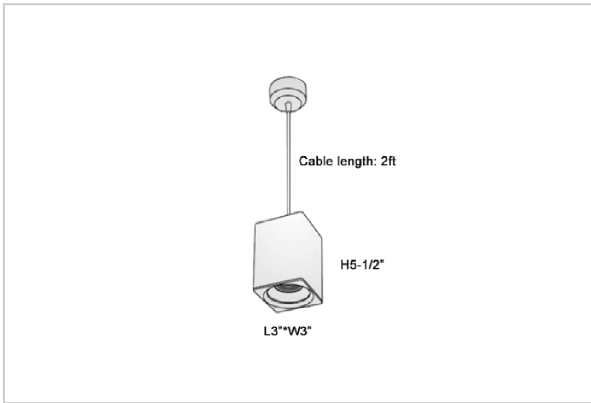

## Product Code : IK-REosPL-30W-50K-BL-90C-45D

Voltage	100 - 277 V AC, 50-60 Hz
Lumen Output	2850lm
Power	30W
CCT	5000K
CRI	>90
Beam Angle	45°
Light Distribution	Flood
LED Light Source	Osram SOLERIQ S 19
Start Time	Instant
Driver	Stand Alone (included)
Operating Position	No Swiveling Type
Dimming	Triac Dimming / 0-10 V Dimming
Heads	Single Head
Finish	Black
Length	4-1/2"
Height	6-1/4"
Optics	Reflective Cup Structure
Width (W)	4-1/2"
Application Area	Guest Room, Restaurant, Meeting Room, Club, Hall, Hotel Entrance

### Beam Spread (Options)

Spot	15°	Medium	30°	Flood	45°
ft	Ø	ft	Ø	ft	Ø
3.0	0.72	3.0	1.41	3.0	2.03
9.0	2.15	9.0	4.22	9.0	6.09
15.0	3.58	15.0	7.04	15.0	10.15

Eos is a technologically advanced LED Pendant Light that incorporates electronic gear and a high-quality lens with wide beam spread. While commonly used as task light, the unique and state-of-the-art design of this luminaire also enhances the overall aesthetics of your store.