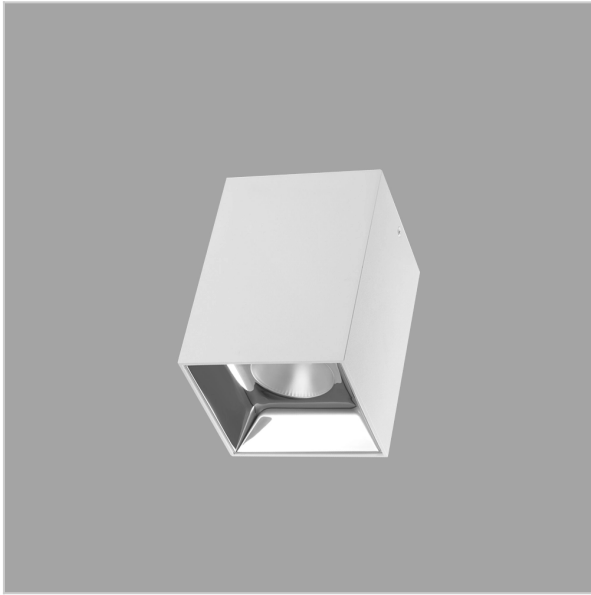

# EOS Pendant Lights

ITEM SKU#: 662187504933

## Product Code : IK-REosPL-30W-50K-WH-90C-30D

Voltage	100 - 277 V AC, 50-60 Hz
Lumen Output	2850lm
Power	30W
CCT	5000K
CRI	>90
Beam Angle	30°
Light Distribution	Medium
LED Light Source	Osram SOLERIQ S 19
Start Time	Instant
Driver	Stand Alone (included)
Operating Position	No Swiveling Type
Dimming	Triac Dimming / 0-10 V Dimming
Heads	Single Head
Finish	White
Length	4-1/2"
Height	6-1/4"
Optics	Reflective Cup Structure
Width (W)	4-1/2"
Application Area	Guest Room, Restaurant, Meeting Room, Club, Hall, Hotel Entrance

### Beam Spread (Options)

Spot	15°	Medium	30°	Flood	45°
ft	Ø	ft	Ø	ft	Ø
3.0	0.72	3.0	1.41	3.0	2.03
9.0	2.15	9.0	4.22	9.0	6.09
15.0	3.58	15.0	7.04	15.0	10.15

Eos is a technologically advanced LED Pendant Light that incorporates electronic gear and a high-quality lens with wide beam spread. While commonly used as task light, the unique and state-of-the-art design of this luminaire also enhances the overall aesthetics of your store.