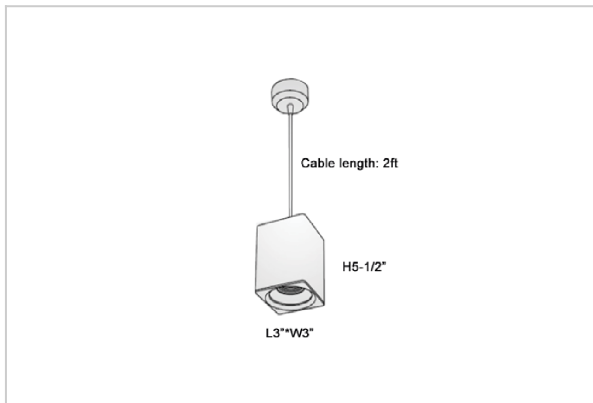

## Product Code : IK-REosPL-30W-40K-WH-90C-30D

Voltage	100 - 277 V AC, 50-60 Hz
Lumen Output	2700lm
Power	30W
CCT	4000K
CRI	>90
Beam Angle	30°
Light Distribution	Medium
LED Light Source	Osram SOLERIQ S 19
Start Time	Instant
Driver	Stand Alone (included)
Operating Position	No Swiveling Type
Dimming	Triac Dimming / 0-10 V Dimming
Heads	Single Head
Finish	White
Length	4-1/2"
Height	6-1/4"
Optics	Reflective Cup Structure
Width (W)	4-1/2"
Application Area	Guest Room, Restaurant, Meeting Room, Club, Hall, Hotel Entrance

### Beam Spread (Options)

Spot	15°	Medium	30°	Flood	45°
ft	Ø	ft	Ø	ft	Ø
3.0	0.72	3.0	1.41	3.0	2.03
9.0	2.15	9.0	4.22	9.0	6.09
15.0	3.58	15.0	7.04	15.0	10.15

Eos is a technologically advanced LED Pendant Light that incorporates electronic gear and a high-quality lens with wide beam spread. While commonly used as task light, the unique and state-of-the-art design of this luminaire also enhances the overall aesthetics of your store.