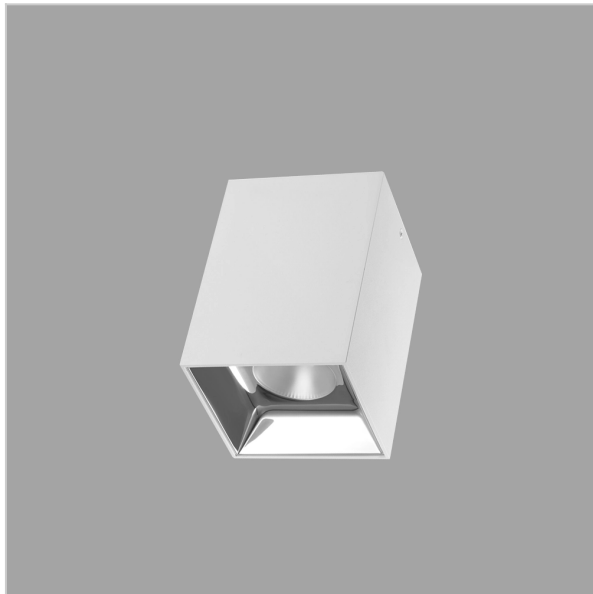

# EOS Pendant Lights

ITEM SKU#: 662187504926

## Product Code : IK-REosPL-30W-40K-WH-90C-30D

Voltage	100 - 277 V AC, 50-60 Hz
Lumen Output	2700lm
Power	30W
CCT	4000K
CRI	>90
Beam Angle	30°
Light Distribution	Medium
LED Light Source	Osram SOLERIQ S 19
Start Time	Instant
Driver	Stand Alone (included)
Operating Position	No Swiveling Type
Dimming	Triac Dimming / 0-10 V Dimming
Heads	Single Head
Finish	White
Length	4-1/2"
Height	6-1/4"
Optics	Reflective Cup Structure
Width (W)	4-1/2"
Application Area	Guest Room, Restaurant, Meeting Room, Club, Hall, Hotel Entrance

### Beam Spread (Options)

Spot	15°	Medium	30°	Flood	45°
ft	Ø	ft	Ø	ft	Ø
3.0	0.72	3.0	1.41	3.0	2.03
9.0	2.15	9.0	4.22	9.0	6.09
15.0	3.58	15.0	7.04	15.0	10.15

Eos is a technologically advanced LED Pendant Light that incorporates electronic gear and a high-quality lens with wide beam spread. While commonly used as task light, the unique and state-of-the-art design of this luminaire also enhances the overall aesthetics of your store.