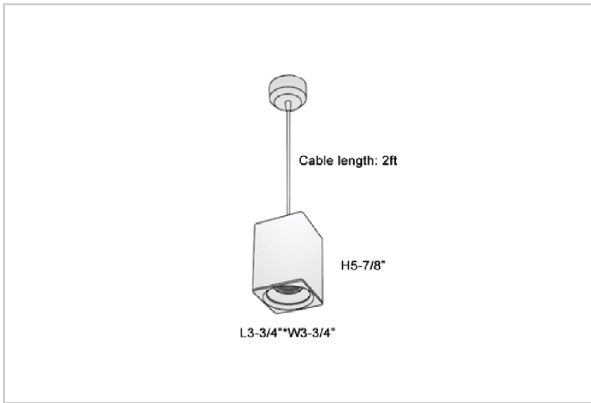

## Product Code : IK-REosPL-20W-50K-WH-90C-30D

Voltage	100 - 277 V AC, 50-60 Hz
Lumen Output	1900lm
Power	20W
CCT	5000K
CRI	>90
Beam Angle	30°
Light Distribution	Medium
LED Light Source	Osram SOLERIQ S 19
Start Time	Instant
Driver	Stand Alone (included)
Operating Position	No Swiveling Type
Dimming	Triac Dimming / 0-10 V Dimming
Heads	Single Head
Finish	White
Length	3-3/4"
Height	5-7/8"
Optics	Reflective Cup Structure
Width (W)	3-3/4"
Application Area	Guest Room, Restaurant, Meeting Room, Club, Hall, Hotel Entrance

### Beam Spread (Options)

Spot	15°	Medium	30°	Flood	45°
ft	Ø	ft	Ø	ft	Ø
3.0	0.72	3.0	1.41	3.0	2.03
9.0	2.15	9.0	4.22	9.0	6.09
15.0	3.58	15.0	7.04	15.0	10.15

Eos is a technologically advanced LED Pendant Light that incorporates electronic gear and a high-quality lens with wide beam spread. While commonly used as task light, the unique and state-of-the-art design of this luminaire also enhances the overall aesthetics of your store.