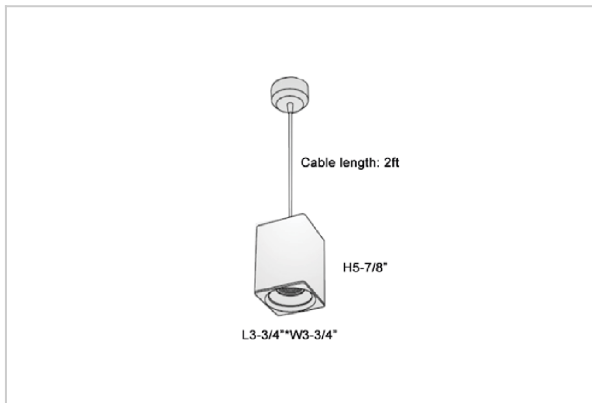

EOS Pendant Lights

ITEM SKU#: 662187504872

Product Code : IK-REosPL-20W-30K-WH-90C-30D

Voltage	100 - 277 V AC, 50-60 Hz
Lumen Output	1700lm
Power	20W
CCT	3000K
CRI	>90
Beam Angle	30°
Light Distribution	Medium
LED Light Source	Osram SOLERIQ S 19
Start Time	Instant
Driver	Stand Alone (included)
Operating Position	No Swiveling Type
Dimming	Triac Dimming / 0-10 V Dimming
Heads	Single Head
Finish	White
Length	3-3/4"
Height	5-7/8"
Optics	Reflective Cup Structure
Width (W)	3-3/4"
Application Area	Guest Room, Restaurant, Meeting Room, Club, Hall, Hotel Entrance

Beam Spread (Options)

Spot	15°	Medium	30°	Flood	45°
ft	Ø	ft	Ø	ft	Ø
3.0	0.72	3.0	1.41	3.0	2.03
9.0	2.15	9.0	4.22	9.0	6.09
15.0	3.58	15.0	7.04	15.0	10.15

Eos is a technologically advanced LED Pendant Light that incorporates electronic gear and a high-quality lens with wide beam spread. While commonly used as task light, the unique and state-of-the-art design of this luminaire also enhances the overall aesthetics of your store.