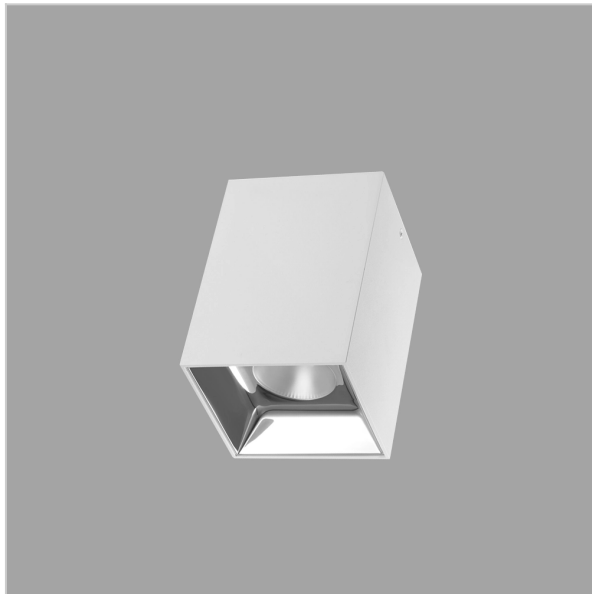

EOS Pendant Lights

ITEM SKU#: 662187504872

Product Code : IK-REosPL-20W-30K-WH-90C-30D

Voltage	100 - 277 V AC, 50-60 Hz
Lumen Output	1700lm
Power	20W
CCT	3000K
CRI	>90
Beam Angle	30°
Light Distribution	Medium
LED Light Source	Osram SOLERIQ S 19
Start Time	Instant
Driver	Stand Alone (included)
Operating Position	No Swiveling Type
Dimming	Triac Dimming / 0-10 V Dimming
Heads	Single Head
Finish	White
Length	3-3/4"
Height	5-7/8"
Optics	Reflective Cup Structure
Width (W)	3-3/4"
Application Area	Guest Room, Restaurant, Meeting Room, Club, Hall, Hotel Entrance

Beam Spread (Options)

Spot	15°	Medium	30°	Flood	45°
ft	Ø	ft	Ø	ft	Ø
3.0	0.72	3.0	1.41	3.0	2.03
9.0	2.15	9.0	4.22	9.0	6.09
15.0	3.58	15.0	7.04	15.0	10.15

Eos is a technologically advanced LED Pendant Light that incorporates electronic gear and a high-quality lens with wide beam spread. While commonly used as task light, the unique and state-of-the-art design of this luminaire also enhances the overall aesthetics of your store.