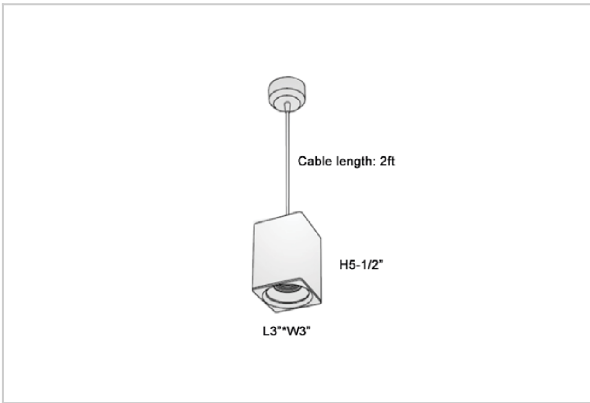

EOS Pendant Lights

ITEM SKU#: 662187504797

Product Code : IK-REosPL-8W-50K-WH-90C-30D

Voltage	100 - 277 V AC, 50-60 Hz
Lumen Output	760lm
Power	8W
CCT	5000K
CRI	>90
Beam Angle	30°
Light Distribution	Medium
LED Light Source	Osram SOLERIQ S 19
Start Time	Instant
Driver	Stand Alone (included)
Operating Position	No Swiveling Type
Dimming	Triac Dimming / 0-10 V Dimming
Heads	Single Head
Finish	White
Length	3"
Height	5-1/2"
Optics	Reflective Cup Structure
Width (W)	3"
Application Area	Guest Room, Restaurant, Meeting Room, Club, Hall, Hotel Entrance

Beam Spread (Options)

Spot	15°	Medium	30°	Flood	45°
ft	Ø	ft	Ø	ft	Ø
3.0	0.72	3.0	1.41	3.0	2.03
9.0	2.15	9.0	4.22	9.0	6.09
15.0	3.58	15.0	7.04	15.0	10.15

Eos is a technologically advanced LED Pendant Light that incorporates electronic gear and a high-quality lens with wide beam spread. While commonly used as task light, the unique and state-of-the-art design of this luminaire also enhances the overall aesthetics of your store.