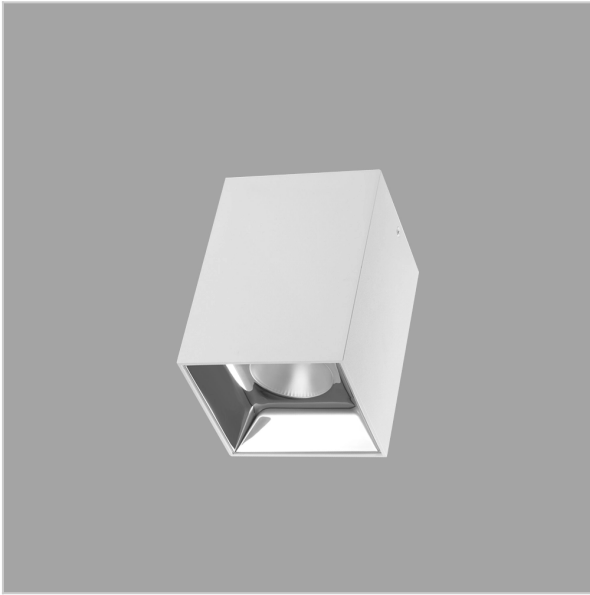

EOS Pendant Lights

ITEM SKU#: 662187504797

Product Code : IK-REosPL-8W-50K-WH-90C-30D

Voltage	100 - 277 V AC, 50-60 Hz
Lumen Output	760lm
Power	8W
CCT	5000K
CRI	>90
Beam Angle	30°
Light Distribution	Medium
LED Light Source	Osram SOLERIQ S 19
Start Time	Instant
Driver	Stand Alone (included)
Operating Position	No Swiveling Type
Dimming	Triac Dimming / 0-10 V Dimming
Heads	Single Head
Finish	White
Length	3"
Height	5-1/2"
Optics	Reflective Cup Structure
Width (W)	3"
Application Area	Guest Room, Restaurant, Meeting Room, Club, Hall, Hotel Entrance

Beam Spread (Options)

Spot	15°	Medium	30°	Flood	45°
ft	Ø	ft	Ø	ft	Ø
3.0	0.72	3.0	1.41	3.0	2.03
9.0	2.15	9.0	4.22	9.0	6.09
15.0	3.58	15.0	7.04	15.0	10.15

Eos is a technologically advanced LED Pendant Light that incorporates electronic gear and a high-quality lens with wide beam spread. While commonly used as task light, the unique and state-of-the-art design of this luminaire also enhances the overall aesthetics of your store.