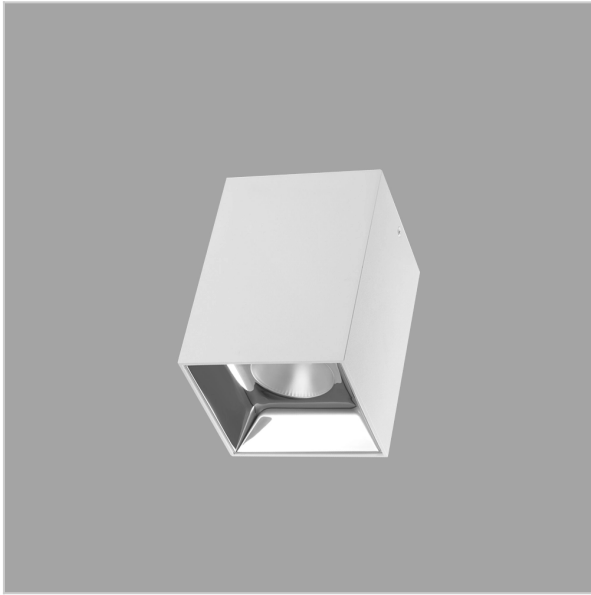

# EOS Pendant Lights

ITEM SKU#: 662187504780

## Product Code : IK-REosPL-8W-40K-WH-90C-30D

Voltage	100 - 277 V AC, 50-60 Hz
Lumen Output	720lm
Power	8W
CCT	4000K
CRI	>90
Beam Angle	30°
Light Distribution	Medium
LED Light Source	Osram SOLERIQ S 19
Start Time	Instant
Driver	Stand Alone (included)
Operating Position	No Swiveling Type
Dimming	Triac Dimming / 0-10 V Dimming
Heads	Single Head
Finish	White
Length	3"
Height	5-1/2"
Optics	Reflective Cup Structure
Width (W)	3"
Application Area	Guest Room, Restaurant, Meeting Room, Club, Hall, Hotel Entrance

### Beam Spread (Options)

Spot	15°	Medium	30°	Flood	45°
ft	Ø	ft	Ø	ft	Ø
3.0	0.72	3.0	1.41	3.0	2.03
9.0	2.15	9.0	4.22	9.0	6.09
15.0	3.58	15.0	7.04	15.0	10.15

Eos is a technologically advanced LED Pendant Light that incorporates electronic gear and a high-quality lens with wide beam spread. While commonly used as task light, the unique and state-of-the-art design of this luminaire also enhances the overall aesthetics of your store.