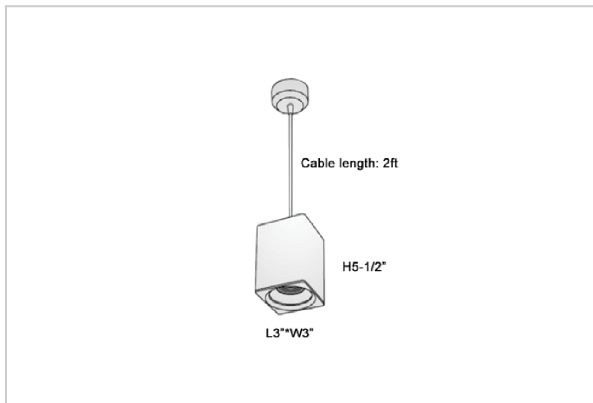

## Product Code : IK-REosPL-30W-50K-BL-90C-30D

Voltage	100 - 277 V AC, 50-60 Hz
Lumen Output	2850lm
Power	30W
CCT	5000K
CRI	>90
Beam Angle	30°
Light Distribution	Medium
LED Light Source	Osram SOLERIQ S 19
Start Time	Instant
Driver	Stand Alone (included)
Operating Position	No Swiveling Type
Dimming	Triac Dimming / 0-10 V Dimming
Heads	Single Head
Finish	Black
Length	4-1/2"
Height	6-1/4"
Optics	Reflective Cup Structure
Width (W)	4-1/2"
Application Area	Guest Room, Restaurant, Meeting Room, Club, Hall, Hotel Entrance

### Beam Spread (Options)

Spot	15°	Medium	30°	Flood	45°
ft	Ø	ft	Ø	ft	Ø
3.0	0.72	3.0	1.41	3.0	2.03
9.0	2.15	9.0	4.22	9.0	6.09
15.0	3.58	15.0	7.04	15.0	10.15

Eos is a technologically advanced LED Pendant Light that incorporates electronic gear and a high-quality lens with wide beam spread. While commonly used as task light, the unique and state-of-the-art design of this luminaire also enhances the overall aesthetics of your store.