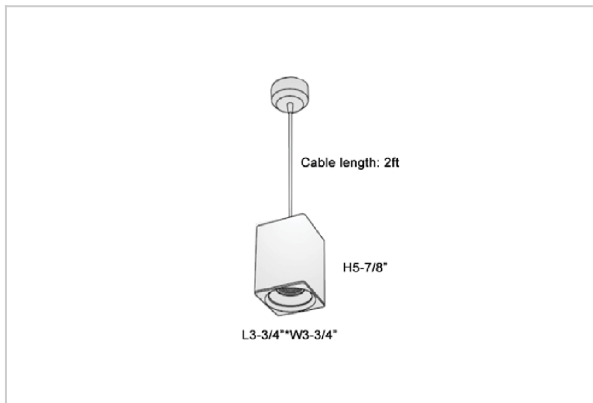

## Product Code : IK-REosPL-20W-30K-BL-90C-30D

Voltage	100 - 277 V AC, 50-60 Hz
Lumen Output	1700lm
Power	20W
CCT	3000K
CRI	>90
Beam Angle	30°
Light Distribution	Medium
LED Light Source	Osram SOLERIQ S 19
Start Time	Instant
Driver	Stand Alone (included)
Operating Position	No Swiveling Type
Dimming	Triac Dimming / 0-10 V Dimming
Heads	Single Head
Finish	Black
Length	3-3/4"
Height	5-7/8"
Optics	Reflective Cup Structure
Width (W)	3-3/4"
Application Area	Guest Room, Restaurant, Meeting Room, Club, Hall, Hotel Entrance

### Beam Spread (Options)

Spot	15°	Medium	30°	Flood	45°
ft	Ø	ft	Ø	ft	Ø
3.0	0.72	3.0	1.41	3.0	2.03
9.0	2.15	9.0	4.22	9.0	6.09
15.0	3.58	15.0	7.04	15.0	10.15

Eos is a technologically advanced LED Pendant Light that incorporates electronic gear and a high-quality lens with wide beam spread. While commonly used as task light, the unique and state-of-the-art design of this luminaire also enhances the overall aesthetics of your store.