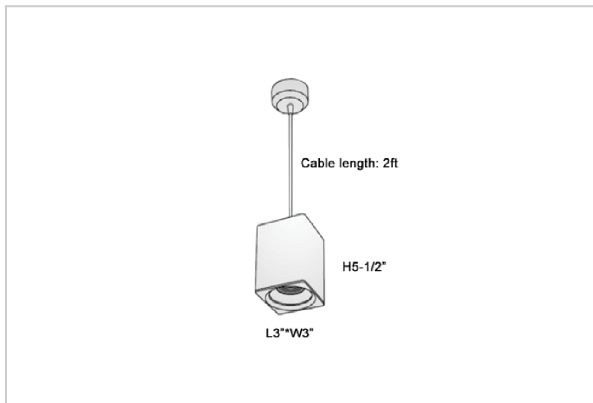

## Product Code : IK-REosPL-8W-40K-BL-90C-30D

Voltage	100 - 277 V AC, 50-60 Hz
Lumen Output	720lm
Power	8W
CCT	4000K
CRI	>90
Beam Angle	30°
Light Distribution	Medium
LED Light Source	Osram SOLERIQ S 19
Start Time	Instant
Driver	Stand Alone (included)
Operating Position	No Swiveling Type
Dimming	Triac Dimming / 0-10 V Dimming
Heads	Single Head
Finish	Black
Length	3"
Height	5-1/2"
Optics	Reflective Cup Structure
Width (W)	3"
Application Area	Guest Room, Restaurant, Meeting Room, Club, Hall, Hotel Entrance

### Beam Spread (Options)

Spot	15°	Medium	30°	Flood	45°
ft	Ø	ft	Ø	ft	Ø
3.0	0.72	3.0	1.41	3.0	2.03
9.0	2.15	9.0	4.22	9.0	6.09
15.0	3.58	15.0	7.04	15.0	10.15

Eos is a technologically advanced LED Pendant Light that incorporates electronic gear and a high-quality lens with wide beam spread. While commonly used as task light, the unique and state-of-the-art design of this luminaire also enhances the overall aesthetics of your store.