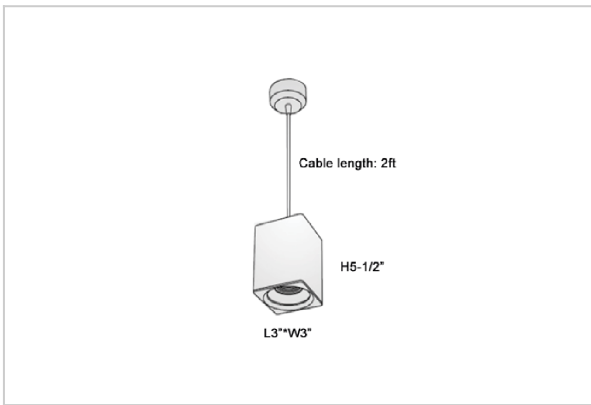

## Product Code : IK-REosPL-30W-50K-WH-90C-15D

Voltage	100 - 277 V AC, 50-60 Hz
Lumen Output	2850lm
Power	30W
CCT	5000K
CRI	>90
Beam Angle	15°
Light Distribution	Spot
LED Light Source	Osram SOLERIQ S 19
Start Time	Instant
Driver	Stand Alone (included)
Operating Position	No Swiveling Type
Dimming	Triac Dimming / 0-10 V Dimming
Heads	Single Head
Finish	White
Length	4-1/2"
Height	6-1/4"
Optics	Reflective Cup Structure
Width (W)	4-1/2"
Application Area	Guest Room, Restaurant, Meeting Room, Club, Hall, Hotel Entrance

### Beam Spread (Options)

Spot	15°	Medium	30°	Flood	45°
ft	Ø	ft	Ø	ft	Ø
3.0	0.72	3.0	1.41	3.0	2.03
9.0	2.15	9.0	4.22	9.0	6.09
15.0	3.58	15.0	7.04	15.0	10.15

Eos is a technologically advanced LED Pendant Light that incorporates electronic gear and a high-quality lens with wide beam spread. While commonly used as task light, the unique and state-of-the-art design of this luminaire also enhances the overall aesthetics of your store.