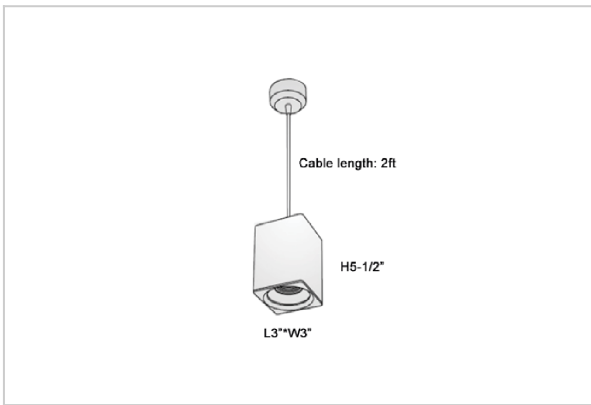

## Product Code : IK-REosPL-30W-40K-WH-90C-15D

Voltage	100 - 277 V AC, 50-60 Hz
Lumen Output	2700lm
Power	30W
CCT	4000K
CRI	>90
Beam Angle	15°
Light Distribution	Spot
LED Light Source	Osram SOLERIQ S 19
Start Time	Instant
Driver	Stand Alone (included)
Operating Position	No Swiveling Type
Dimming	Triac Dimming / 0-10 V Dimming
Heads	Single Head
Finish	White
Length	4-1/2"
Height	6-1/4"
Optics	Reflective Cup Structure
Width (W)	4-1/2"
Application Area	Guest Room, Restaurant, Meeting Room, Club, Hall, Hotel Entrance

### Beam Spread (Options)

Spot	15°	Medium	30°	Flood	45°
ft	Ø	ft	Ø	ft	Ø
3.0	0.72	3.0	1.41	3.0	2.03
9.0	2.15	9.0	4.22	9.0	6.09
15.0	3.58	15.0	7.04	15.0	10.15

Eos is a technologically advanced LED Pendant Light that incorporates electronic gear and a high-quality lens with wide beam spread. While commonly used as task light, the unique and state-of-the-art design of this luminaire also enhances the overall aesthetics of your store.