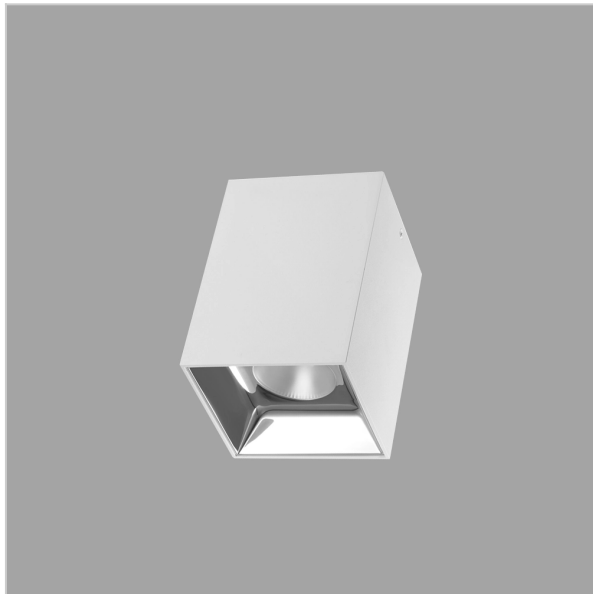

EOS Pendant Lights

ITEM SKU#: 662187504551

Product Code : IK-REosPL-30W-30K-WH-90C-15D

Voltage	100 - 277 V AC, 50-60 Hz
Lumen Output	2550lm
Power	30W
CCT	3000K
CRI	>90
Beam Angle	15°
Light Distribution	Spot
LED Light Source	Osram SOLERIQ S 19
Start Time	Instant
Driver	Stand Alone (included)
Operating Position	No Swiveling Type
Dimming	Triac Dimming / 0-10 V Dimming
Heads	Single Head
Finish	White
Length	4-1/2"
Height	6-1/4"
Optics	Reflective Cup Structure
Width (W)	4-1/2"
Application Area	Guest Room, Restaurant, Meeting Room, Club, Hall, Hotel Entrance

Beam Spread (Options)

Spot	15°	Medium	30°	Flood	45°
ft	Ø	ft	Ø	ft	Ø
3.0	0.72	3.0	1.41	3.0	2.03
9.0	2.15	9.0	4.22	9.0	6.09
15.0	3.58	15.0	7.04	15.0	10.15

Eos is a technologically advanced LED Pendant Light that incorporates electronic gear and a high-quality lens with wide beam spread. While commonly used as task light, the unique and state-of-the-art design of this luminaire also enhances the overall aesthetics of your store.