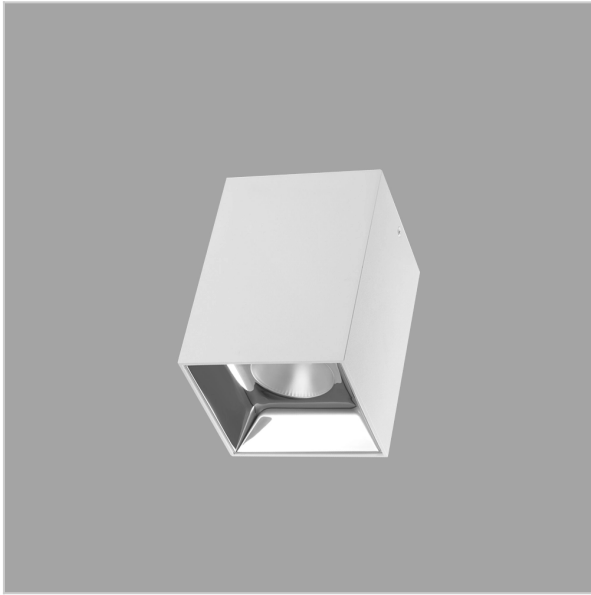

EOS Pendant Lights

ITEM SKU#: 662187504520

Product Code : IK-REosPL-20W-40K-WH-90C-15D

Voltage	100 - 277 V AC, 50-60 Hz
Lumen Output	1800lm
Power	20W
CCT	4000K
CRI	>90
Beam Angle	15°
Light Distribution	Spot
LED Light Source	Osram SOLERIQ S 19
Start Time	Instant
Driver	Stand Alone (included)
Operating Position	No Swiveling Type
Dimming	Triac Dimming / 0-10 V Dimming
Heads	Single Head
Finish	White
Length	3-3/4"
Height	5-7/8"
Optics	Reflective Cup Structure
Width (W)	3-3/4"
Application Area	Guest Room, Restaurant, Meeting Room, Club, Hall, Hotel Entrance

Beam Spread (Options)

Spot	15°	Medium	30°	Flood	45°
ft	Ø	ft	Ø	ft	Ø
3.0	0.72	3.0	1.41	3.0	2.03
9.0	2.15	9.0	4.22	9.0	6.09
15.0	3.58	15.0	7.04	15.0	10.15

Eos is a technologically advanced LED Pendant Light that incorporates electronic gear and a high-quality lens with wide beam spread. While commonly used as task light, the unique and state-of-the-art design of this luminaire also enhances the overall aesthetics of your store.