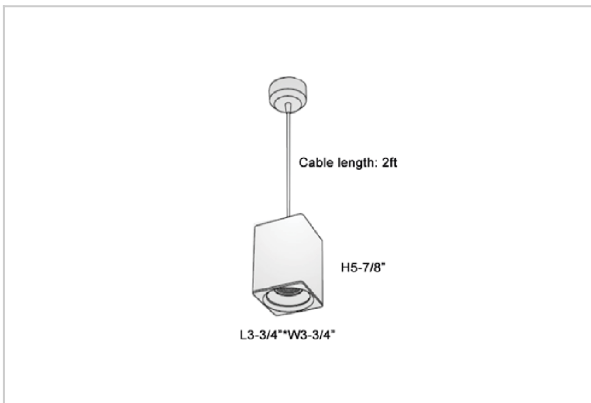

EOS Pendant Lights

ITEM SKU#: 662187504520

Product Code : IK-REosPL-20W-40K-WH-90C-15D

Voltage	100 - 277 V AC, 50-60 Hz
Lumen Output	1800lm
Power	20W
CCT	4000K
CRI	>90
Beam Angle	15°
Light Distribution	Spot
LED Light Source	Osram SOLERIQ S 19
Start Time	Instant
Driver	Stand Alone (included)
Operating Position	No Swiveling Type
Dimming	Triac Dimming / 0-10 V Dimming
Heads	Single Head
Finish	White
Length	3-3/4"
Height	5-7/8"
Optics	Reflective Cup Structure
Width (W)	3-3/4"
Application Area	Guest Room, Restaurant, Meeting Room, Club, Hall, Hotel Entrance

Beam Spread (Options)

Spot	15°	Medium	30°	Flood	45°
ft	Ø	ft	Ø	ft	Ø
3.0	0.72	3.0	1.41	3.0	2.03
9.0	2.15	9.0	4.22	9.0	6.09
15.0	3.58	15.0	7.04	15.0	10.15

Eos is a technologically advanced LED Pendant Light that incorporates electronic gear and a high-quality lens with wide beam spread. While commonly used as task light, the unique and state-of-the-art design of this luminaire also enhances the overall aesthetics of your store.