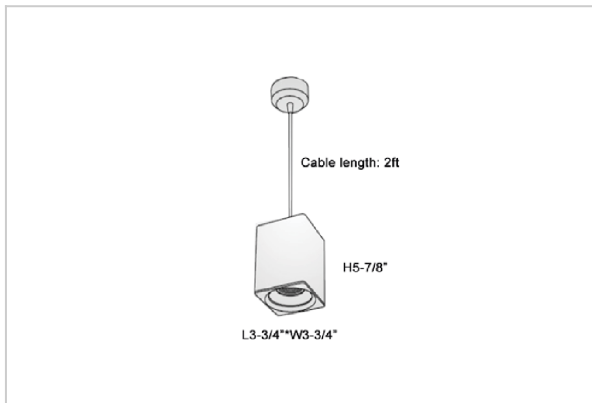

## Product Code : IK-REosPL-20W-30K-WH-90C-15D

Voltage	100 - 277 V AC, 50-60 Hz
Lumen Output	1700lm
Power	20W
CCT	3000K
CRI	>90
Beam Angle	15°
Light Distribution	Spot
LED Light Source	Osram SOLERIQ S 19
Start Time	Instant
Driver	Stand Alone (included)
Operating Position	No Swiveling Type
Dimming	Triac Dimming / 0-10 V Dimming
Heads	Single Head
Finish	White
Length	3-3/4"
Height	5-7/8"
Optics	Reflective Cup Structure
Width (W)	3-3/4"
Application Area	Guest Room, Restaurant, Meeting Room, Club, Hall, Hotel Entrance

### Beam Spread (Options)

Spot	15°	Medium	30°	Flood	45°
ft	Ø	ft	Ø	ft	Ø
3.0	0.72	3.0	1.41	3.0	2.03
9.0	2.15	9.0	4.22	9.0	6.09
15.0	3.58	15.0	7.04	15.0	10.15

Eos is a technologically advanced LED Pendant Light that incorporates electronic gear and a high-quality lens with wide beam spread. While commonly used as task light, the unique and state-of-the-art design of this luminaire also enhances the overall aesthetics of your store.