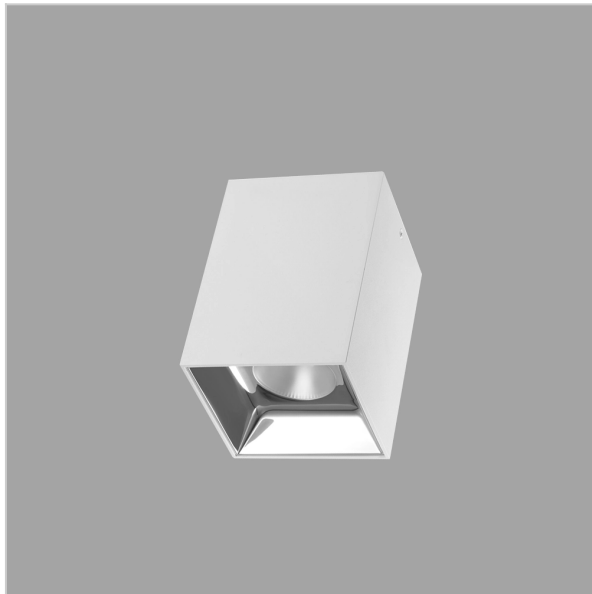

# EOS Pendant Lights

ITEM SKU#: 662187504513

## Product Code : IK-REosPL-20W-30K-WH-90C-15D

Voltage	100 - 277 V AC, 50-60 Hz
Lumen Output	1700lm
Power	20W
CCT	3000K
CRI	>90
Beam Angle	15°
Light Distribution	Spot
LED Light Source	Osram SOLERIQ S 19
Start Time	Instant
Driver	Stand Alone (included)
Operating Position	No Swiveling Type
Dimming	Triac Dimming / 0-10 V Dimming
Heads	Single Head
Finish	White
Length	3-3/4"
Height	5-7/8"
Optics	Reflective Cup Structure
Width (W)	3-3/4"
Application Area	Guest Room, Restaurant, Meeting Room, Club, Hall, Hotel Entrance

### Beam Spread (Options)

Spot	15°	Medium	30°	Flood	45°
ft	Ø	ft	Ø	ft	Ø
3.0	0.72	3.0	1.41	3.0	2.03
9.0	2.15	9.0	4.22	9.0	6.09
15.0	3.58	15.0	7.04	15.0	10.15

Eos is a technologically advanced LED Pendant Light that incorporates electronic gear and a high-quality lens with wide beam spread. While commonly used as task light, the unique and state-of-the-art design of this luminaire also enhances the overall aesthetics of your store.