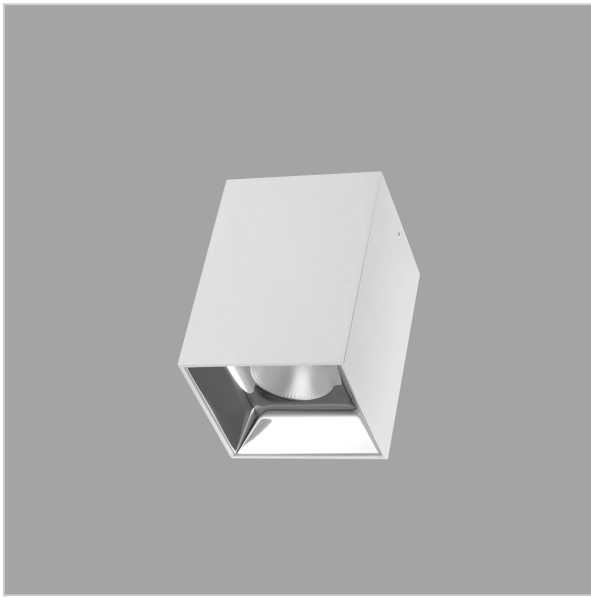

EOS Pendant Lights

ITEM SKU#: 662187504506

Product Code : IK-REosPL-20W-27K-WH-90C-15D

Voltage	100 - 277 V AC, 50-60 Hz
Lumen Output	1600lm
Power	20W
CCT	2700K
CRI	>90
Beam Angle	15°
Light Distribution	Spot
LED Light Source	Osram SOLERIQ S 19
Start Time	Instant
Driver	Stand Alone (included)
Operating Position	No Swiveling Type
Dimming	Triac Dimming / 0-10 V Dimming
Heads	Single Head
Finish	White
Length	3-3/4"
Height	5-7/8"
Optics	Reflective Cup Structure
Width (W)	3-3/4"
Application Area	Guest Room, Restaurant, Meeting Room, Club, Hall, Hotel Entrance

Beam Spread (Options)

Spot	15°	Medium	30°	Flood	45°
ft	Ø	ft	Ø	ft	Ø
3.0	0.72	3.0	1.41	3.0	2.03
9.0	2.15	9.0	4.22	9.0	6.09
15.0	3.58	15.0	7.04	15.0	10.15

Eos is a technologically advanced LED Pendant Light that incorporates electronic gear and a high-quality lens with wide beam spread. While commonly used as task light, the unique and state-of-the-art design of this luminaire also enhances the overall aesthetics of your store.