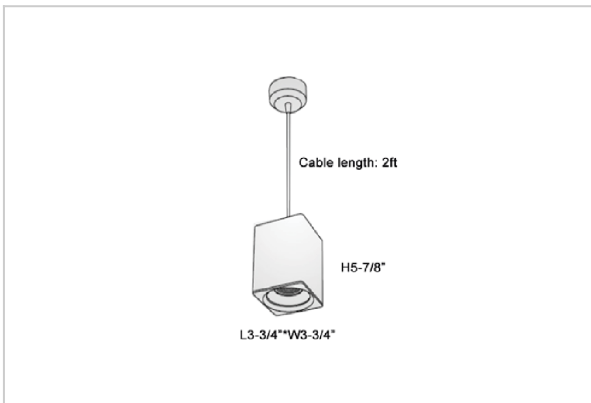

EOS Pendant Lights

ITEM SKU#: 662187504506

Product Code : IK-REosPL-20W-27K-WH-90C-15D

Voltage	100 - 277 V AC, 50-60 Hz
Lumen Output	1600lm
Power	20W
CCT	2700K
CRI	>90
Beam Angle	15°
Light Distribution	Spot
LED Light Source	Osram SOLERIQ S 19
Start Time	Instant
Driver	Stand Alone (included)
Operating Position	No Swiveling Type
Dimming	Triac Dimming / 0-10 V Dimming
Heads	Single Head
Finish	White
Length	3-3/4"
Height	5-7/8"
Optics	Reflective Cup Structure
Width (W)	3-3/4"
Application Area	Guest Room, Restaurant, Meeting Room, Club, Hall, Hotel Entrance

Beam Spread (Options)

Spot	15°	Medium	30°	Flood	45°
ft	Ø	ft	Ø	ft	Ø
3.0	0.72	3.0	1.41	3.0	2.03
9.0	2.15	9.0	4.22	9.0	6.09
15.0	3.58	15.0	7.04	15.0	10.15

Eos is a technologically advanced LED Pendant Light that incorporates electronic gear and a high-quality lens with wide beam spread. While commonly used as task light, the unique and state-of-the-art design of this luminaire also enhances the overall aesthetics of your store.