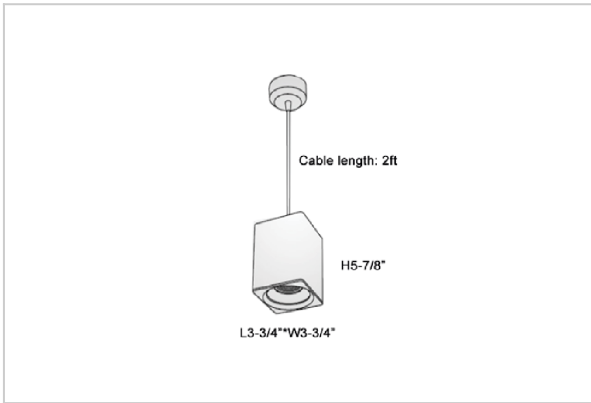

## Product Code : IK-REosPL-20W-40K-BL-90C-15D

Voltage	100 - 277 V AC, 50-60 Hz
Lumen Output	1800lm
Power	20W
CCT	4000K
CRI	>90
Beam Angle	15°
Light Distribution	Spot
LED Light Source	Osram SOLERIQ S 19
Start Time	Instant
Driver	Stand Alone (included)
Operating Position	No Swiveling Type
Dimming	Triac Dimming / 0-10 V Dimming
Heads	Single Head
Finish	Black
Length	3-3/4"
Height	5-7/8"
Optics	Reflective Cup Structure
Width (W)	3-3/4"
Application Area	Guest Room, Restaurant, Meeting Room, Club, Hall, Hotel Entrance

### Beam Spread (Options)

Spot	15°	Medium	30°	Flood	45°
ft	Ø	ft	Ø	ft	Ø
3.0	0.72	3.0	1.41	3.0	2.03
9.0	2.15	9.0	4.22	9.0	6.09
15.0	3.58	15.0	7.04	15.0	10.15

Eos is a technologically advanced LED Pendant Light that incorporates electronic gear and a high-quality lens with wide beam spread. While commonly used as task light, the unique and state-of-the-art design of this luminaire also enhances the overall aesthetics of your store.