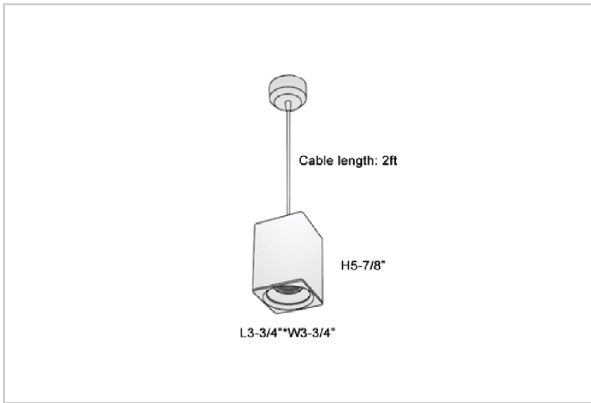

## Product Code : IK-REosPL-20W-27K-BL-90C-15D

Voltage	100 - 277 V AC, 50-60 Hz
Lumen Output	1600lm
Power	20W
CCT	2700K
CRI	>90
Beam Angle	15°
Light Distribution	Spot
LED Light Source	Osram SOLERIQ S 19
Start Time	Instant
Driver	Stand Alone (included)
Operating Position	No Swiveling Type
Dimming	Triac Dimming / 0-10 V Dimming
Heads	Single Head
Finish	Black
Length	3-3/4"
Height	5-7/8"
Optics	Reflective Cup Structure
Width (W)	3-3/4"
Application Area	Guest Room, Restaurant, Meeting Room, Club, Hall, Hotel Entrance

### Beam Spread (Options)

Spot	15°	Medium	30°	Flood	45°
ft	Ø	ft	Ø	ft	Ø
3.0	0.72	3.0	1.41	3.0	2.03
9.0	2.15	9.0	4.22	9.0	6.09
15.0	3.58	15.0	7.04	15.0	10.15

Eos is a technologically advanced LED Pendant Light that incorporates electronic gear and a high-quality lens with wide beam spread. While commonly used as task light, the unique and state-of-the-art design of this luminaire also enhances the overall aesthetics of your store.