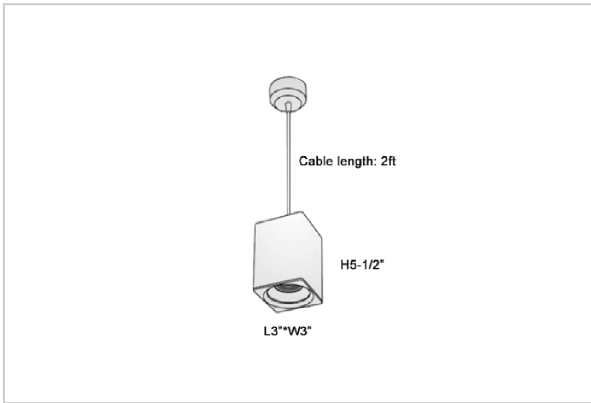

## Product Code : IK-REosPL-8W-50K-BL-90C-15D

Voltage	100 - 277 V AC, 50-60 Hz
Lumen Output	760lm
Power	8W
CCT	5000K
CRI	>90
Beam Angle	15°
Light Distribution	Spot
LED Light Source	Osram SOLERIQ S 19
Start Time	Instant
Driver	Stand Alone (included)
Operating Position	No Swiveling Type
Dimming	Triac Dimming / 0-10 V Dimming
Heads	Single Head
Finish	Black
Length	3"
Height	5-1/2"
Optics	Reflective Cup Structure
Width (W)	3"
Application Area	Guest Room, Restaurant, Meeting Room, Club, Hall, Hotel Entrance

### Beam Spread (Options)

Spot	15°	Medium	30°	Flood	45°
ft	Ø	ft	Ø	ft	Ø
3.0	0.72	3.0	1.41	3.0	2.03
9.0	2.15	9.0	4.22	9.0	6.09
15.0	3.58	15.0	7.04	15.0	10.15

Eos is a technologically advanced LED Pendant Light that incorporates electronic gear and a high-quality lens with wide beam spread. While commonly used as task light, the unique and state-of-the-art design of this luminaire also enhances the overall aesthetics of your store.