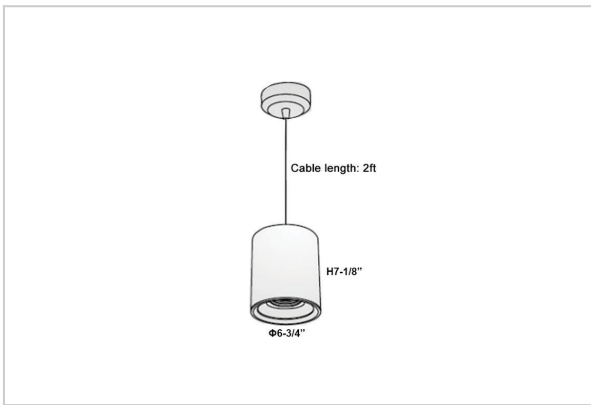

## Product Code : IK-RAuroraPL-50W-30K-WH-90C-45D

Voltage	100 - 277 V AC, 50-60 Hz
Lumen Output	4250lm
Power	50W
CCT	3000K
CRI	>90
Beam Angle	45°
Light Distribution	Flood
LED Light Source	Osram SOLERIQ S 19
Start Time	Instant
Driver	Stand Alone (included)
Operating Position	No Swiveling Type
Dimming	Triac Dimming / 0-10 V Dimming
Heads	Single Head
Finish	White
Height	7-1/8"
Diameter	6-3/4"
Optics	Reflective Cup Structure
Application Area	Guest Room, Restaurant, Meeting Room, Club, Hall, Hotel Entrance

### Beam Spread (Options)

Spot	15°		Medium		30°		Flood		45°	
	ft	Ø	ft	Ø	ft	Ø	ft	Ø	ft	Ø
3.0	0.72		3.0	1.41		3.0	2.03			
9.0	2.15		9.0	4.22		9.0	6.09			
15.0	3.58		15.0	7.04		15.0	10.15			

Aurora is a technologically advanced LED Pendant Light that incorporates electronic gear and a high-quality lens with wide beam spread. While commonly used as task light, the unique and state-of-the-art design of this luminaire also enhances the overall aesthetics of your store.