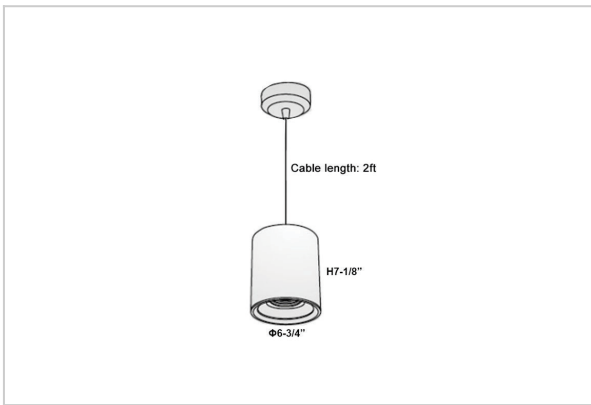

Aurora Pendant Lights

ITEM SKU#: 662187504179

Product Code : IK-RAuroraPL-50W-27K-WH-90C-45D

Voltage	100 - 277 V AC, 50-60 Hz
Lumen Output	4000lm
Power	50W
CCT	2700K
CRI	>90
Beam Angle	45°
Light Distribution	Flood
LED Light Source	Osram SOLERIQ S 19
Start Time	Instant
Driver	Stand Alone (included)
Operating Position	No Swiveling Type
Dimming	Triac Dimming / 0-10 V Dimming
Heads	Single Head
Finish	White
Height	7-1/8"
Diameter	6-3/4"
Optics	Reflective Cup Structure
Application Area	Guest Room, Restaurant, Meeting Room, Club, Hall, Hotel Entrance

Beam Spread (Options)

Spot	15°		Medium		30°		Flood		45°	
	ft	Ø	ft	Ø	ft	Ø	ft	Ø	ft	Ø
3.0	0.72		3.0	1.41		3.0	2.03			
9.0	2.15		9.0	4.22		9.0	6.09			
15.0	3.58		15.0	7.04		15.0	10.15			

Aurora is a technologically advanced LED Pendant Light that incorporates electronic gear and a high-quality lens with wide beam spread. While commonly used as task light, the unique and state-of-the-art design of this luminaire also enhances the overall aesthetics of your store.