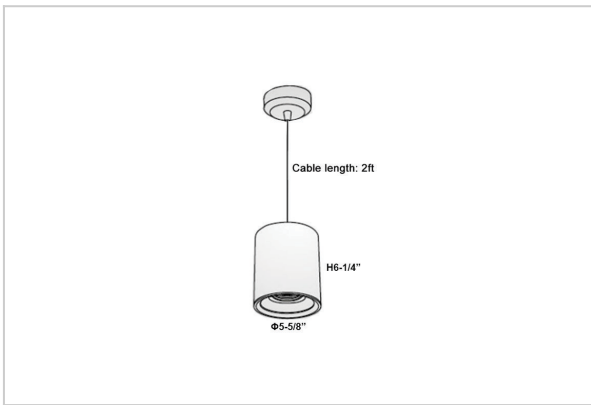

Aurora Pendant Lights

ITEM SKU#: 662187504131

Product Code : IK-RAuroraPL-40W-27K-WH-90C-45D

Voltage	100 - 277 V AC, 50-60 Hz
Lumen Output	3200lm
Power	40W
CCT	2700K
CRI	>90
Beam Angle	45°
Light Distribution	Flood
LED Light Source	Osram SOLERIQ S 19
Start Time	Instant
Driver	Stand Alone (included)
Operating Position	No Swiveling Type
Dimming	Triac Dimming / 0-10 V Dimming
Heads	Single Head
Finish	White
Height	6-1/4"
Diameter	5-5/8"
Optics	Reflective Cup Structure
Application Area	Guest Room, Restaurant, Meeting Room, Club, Hall, Hotel Entrance

Beam Spread (Options)

Spot	15°		Medium		30°		Flood		45°	
	ft	Ø	ft	Ø	ft	Ø	ft	Ø	ft	Ø
3.0	0.72		3.0	1.41		3.0	2.03		3.0	2.03
9.0	2.15		9.0	4.22		9.0	6.09		9.0	6.09
15.0	3.58		15.0	7.04		15.0	10.15		15.0	10.15

Aurora is a technologically advanced LED Pendant Light that incorporates electronic gear and a high-quality lens with wide beam spread. While commonly used as task light, the unique and state-of-the-art design of this luminaire also enhances the overall aesthetics of your store.