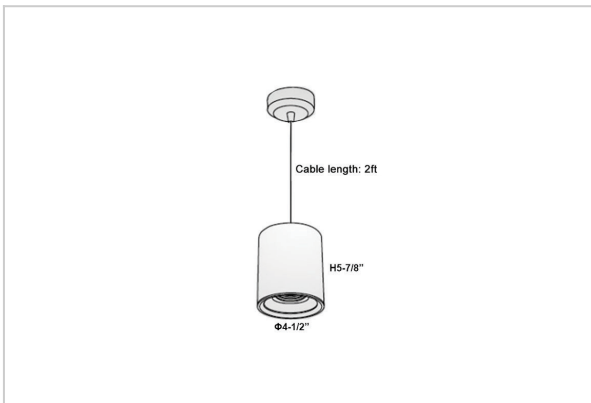

Aurora Pendant Lights

ITEM SKU#: 662187504087

Product Code : IK-RAuroraPL-25W-50K-WH-90C-45D

Voltage	100 - 277 V AC, 50-60 Hz
Lumen Output	2375lm
Power	25W
CCT	5000K
CRI	>90
Beam Angle	45°
Light Distribution	Flood
LED Light Source	Osram SOLERIQ S 19
Start Time	Instant
Driver	Stand Alone (included)
Operating Position	No Swiveling Type
Dimming	Triac Dimming / 0-10 V Dimming
Heads	Single Head
Finish	White
Height	5-7/8"
Diameter	4-1/2"
Optics	Reflective Cup Structure
Application Area	Guest Room, Restaurant, Meeting Room, Club, Hall, Hotel Entrance

Beam Spread (Options)

Spot	15°		Medium		30°		Flood		45°	
	ft	Ø	ft	Ø	ft	Ø	ft	Ø	ft	Ø
3.0	0.72		3.0	1.41		3.0	2.03			
9.0	2.15		9.0	4.22		9.0	6.09			
15.0	3.58		15.0	7.04		15.0	10.15			

Aurora is a technologically advanced LED Pendant Light that incorporates electronic gear and a high-quality lens with wide beam spread. While commonly used as task light, the unique and state-of-the-art design of this luminaire also enhances the overall aesthetics of your store.