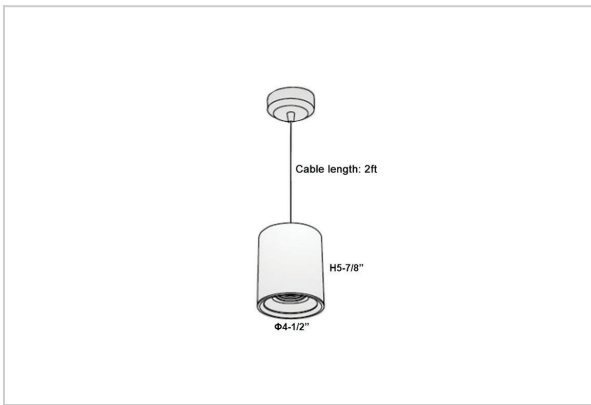

## Product Code : IK-RAuroraPL-25W-50K-WH-90C-45D

Voltage	100 - 277 V AC, 50-60 Hz
Lumen Output	2375lm
Power	25W
CCT	5000K
CRI	>90
Beam Angle	45°
Light Distribution	Flood
LED Light Source	Osram SOLERIQ S 19
Start Time	Instant
Driver	Stand Alone (included)
Operating Position	No Swiveling Type
Dimming	Triac Dimming / 0-10 V Dimming
Heads	Single Head
Finish	White
Height	5-7/8"
Diameter	4-1/2"
Optics	Reflective Cup Structure
Application Area	Guest Room, Restaurant, Meeting Room, Club, Hall, Hotel Entrance

### Beam Spread (Options)

Spot	15°		Medium		30°		Flood		45°	
	ft	Ø	ft	Ø	ft	Ø	ft	Ø	ft	Ø
3.0	0.72		3.0	1.41		3.0	2.03			
9.0	2.15		9.0	4.22		9.0	6.09			
15.0	3.58		15.0	7.04		15.0	10.15			

Aurora is a technologically advanced LED Pendant Light that incorporates electronic gear and a high-quality lens with wide beam spread. While commonly used as task light, the unique and state-of-the-art design of this luminaire also enhances the overall aesthetics of your store.